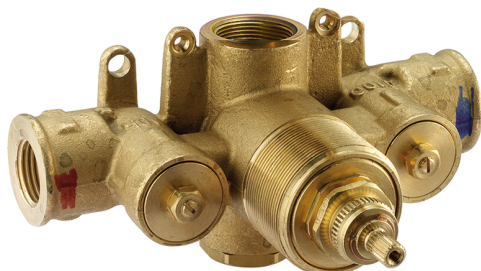

## Exposed part for concealed thermo shower valve NUOVA LESS\_LN007200

MODEL **LN007200**

Exposed part for concealed thermo shower valve, without stop valve, without concealed part, for items ZA007220

### Thermostatic

The Cisal thermostatic is your personal water manager, helping you to handle, control and save water and energy.

## 3/4 Concealed thermostatic valve CONCEALED\_ZA007220

MODEL **ZA007220**

3/4" Concealed thermostatic valve, without  
Stopvalve, without trim kit

AVAILABLE FINISHINGS

CHARACTERISTICS

Concealed **1**  
Cartridge Spare Parts **23.51A.HF**  
**HF Thermostatic Valve**