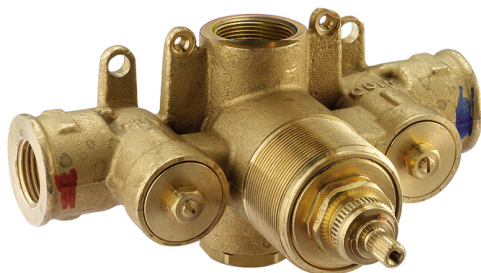

## Exposed part for concealed thermo shower valve NUOVA LESS\_LN007200

MODEL **LN007200**

Exposed part for concealed thermo shower valve, without stop valve, without concealed part, for items ZA007220

### Thermostatic

The Cisal thermostatic is your personal water manager, helping you to handle, control and save water and energy.

## 3/4 Concealed thermostatic valve CONCEALED\_ZA007220

MODEL **ZA007220**

3/4" Concealed thermostatic valve, without  
Stopvalve, without trim kit

AVAILABLE FINISHINGS

CHARACTERISTICS

Concealed **1**  
Cartridge Spare Parts **23.51A.HF**  
**HF Thermostatic Valve**