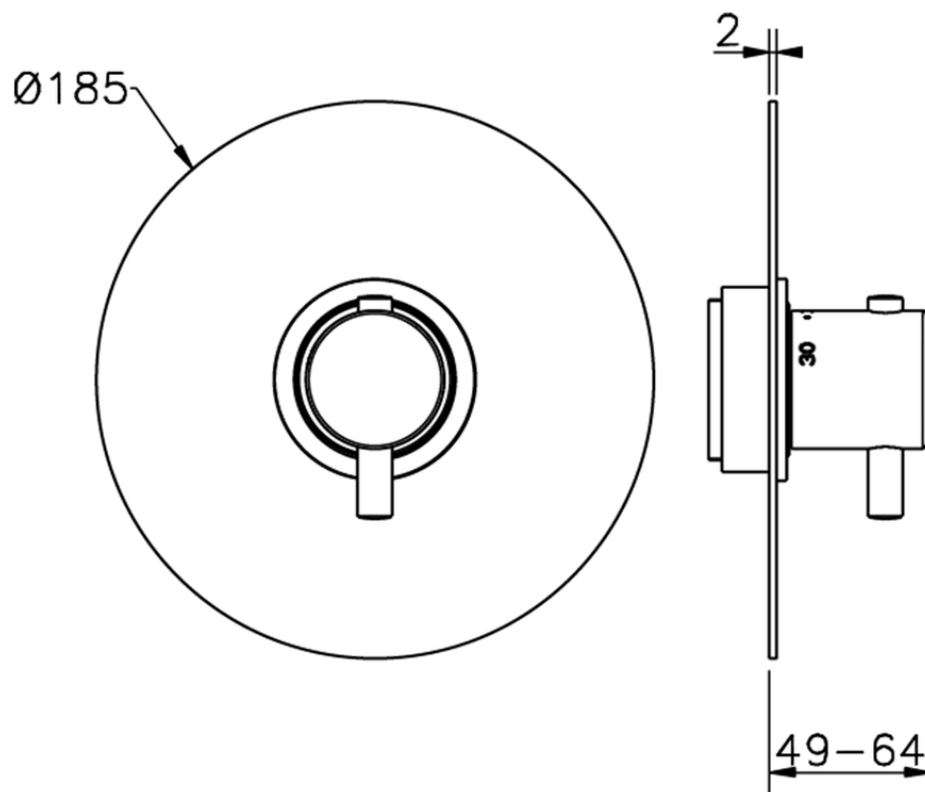

Exposed part for concealed thermo shower valve NUOVA LESS_LN007200

LN007200

<https://en.cisal.it/exposed-part-for-concealed-thermo-shower-valve-nuova-less-ln007200>

Piastra/Plate/Plaque/Platte/Placa

2-3mm: XX 25-40 YY 76-91

10mm: XX 16-31 YY 65-80

ZA007220

<https://en.cisal.it/3-4-concealed-thermostatic-valve-concealed-za007220>

2026-06-13