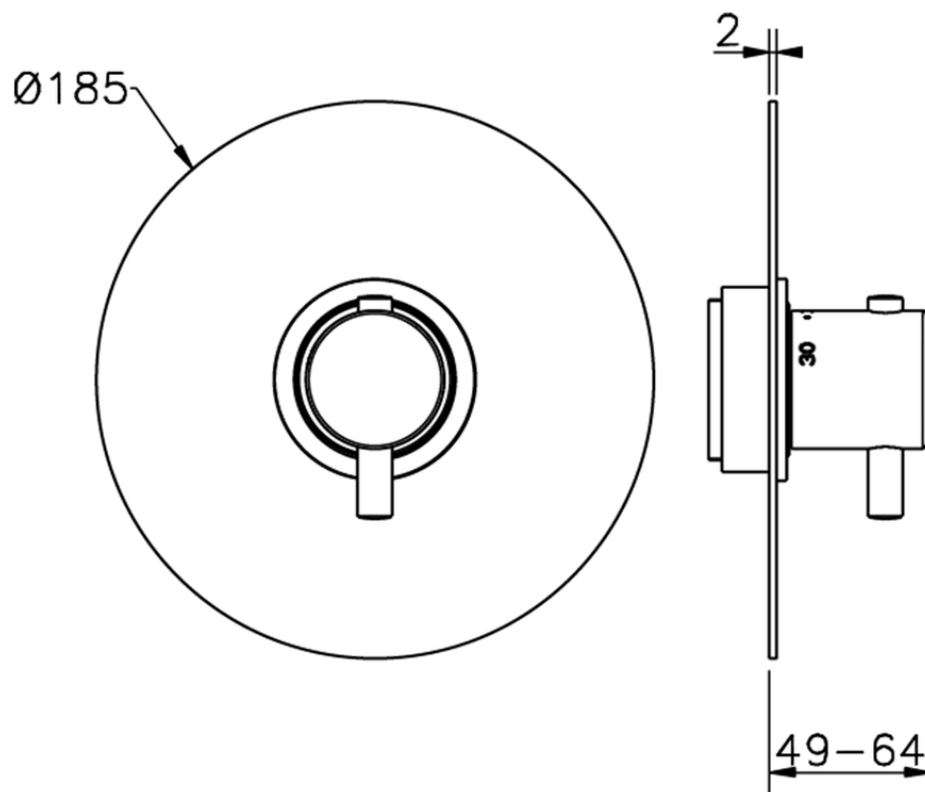

Exposed part for concealed thermo shower valve NUOVA LESS_LN007200

LN007200

<https://en.cisal.it/exposed-part-for-concealed-thermo-shower-valve-nuova-less-ln007200>

Piastra/Plate/Plaque/Platte/Placa
 2-3mm: XX 25-40 YY 76-91
 10mm: XX 16-31 YY 65-80

ZA007220

<https://en.cisal.it/3-4-concealed-thermostatic-valve-concealed-za007220>

2026-04-28