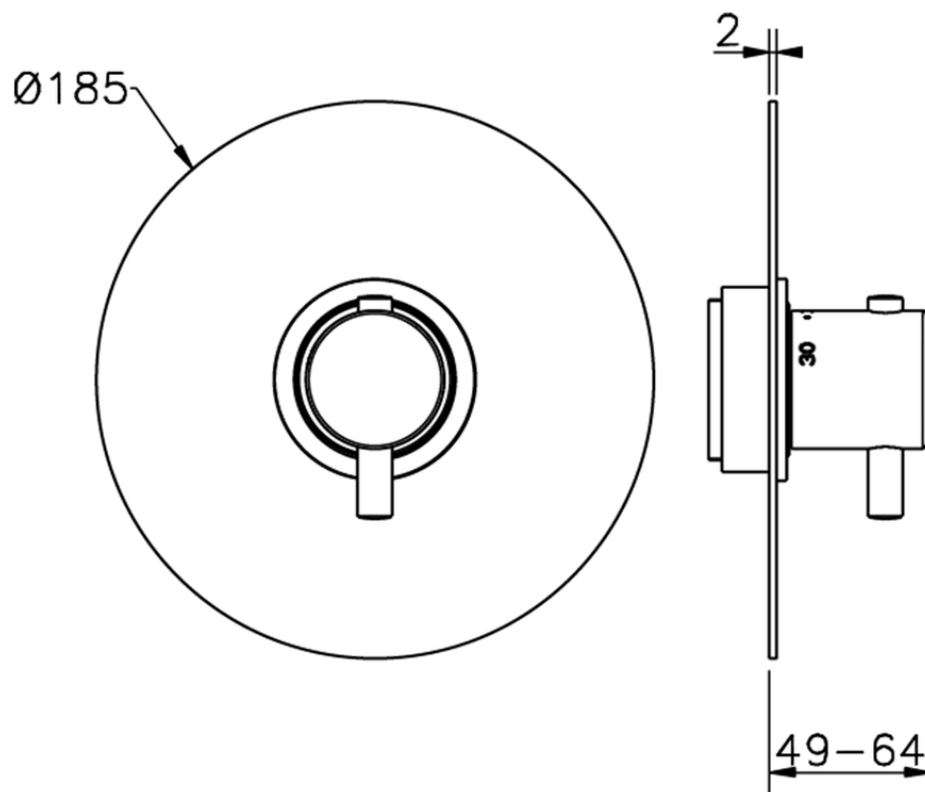

## Exposed part for concealed thermo shower valve NUOVA LESS\_LN007200

LN007200

<https://en.cisal.it/exposed-part-for-concealed-thermo-shower-valve-nuova-less-ln007200>

## Piastra/Plate/Plaque/Platte/Placa

2-3mm: XX 25-40 YY 76-91

10mm: XX 16-31 YY 65-80

ZA007220

<https://en.cisal.it/3-4-concealed-thermostatic-valve-concealed-za007220>

2026-04-29