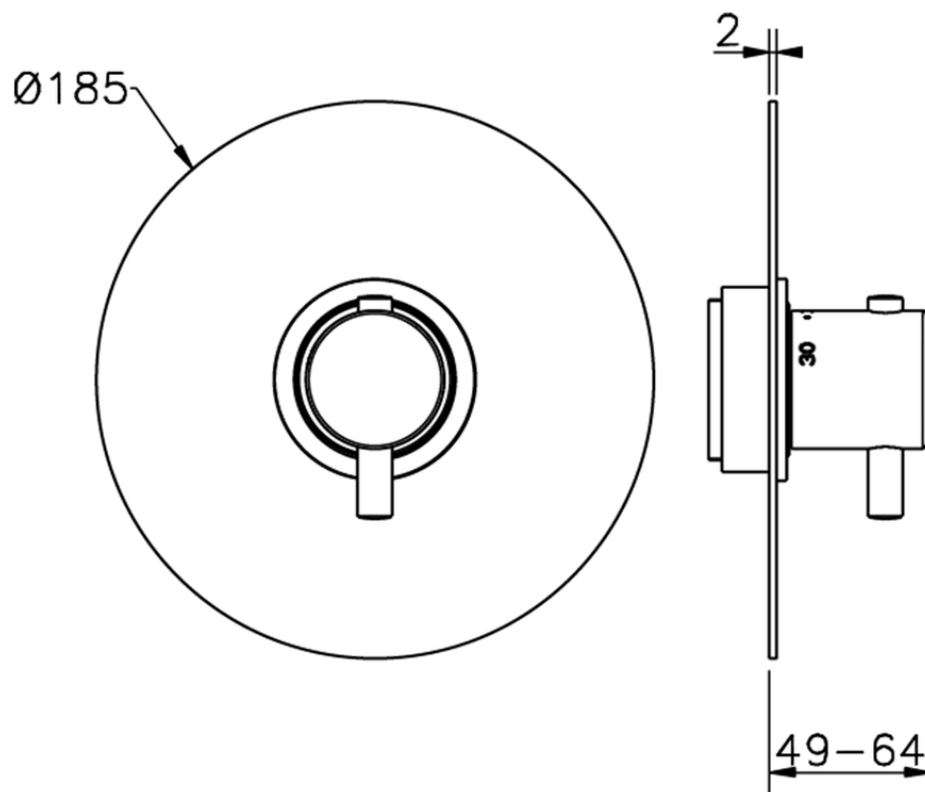

Exposed part for concealed thermo shower valve NUOVA LESS_LN007200

LN007200

<https://en.cisal.it/exposed-part-for-concealed-thermo-shower-valve-nuova-less-ln007200>

Piastra/Plate/Plaque/Platte/Placa

2-3mm: XX 25-40 YY 76-91

10mm: XX 16-31 YY 65-80

ZA007220

<https://en.cisal.it/3-4-concealed-thermostatic-valve-concealed-za007220>

2026-04-08