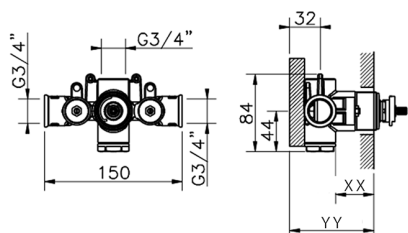

3/4 Concealed thermostatic valve CONCEALED_ZA007220

MODEL **ZA007220**

3/4" Concealed thermostatic valve, without
Stopvalve, without trim kit

AVAILABLE FINISHINGS

CHARACTERISTICS

Concealed **1**
Cartridge Spare Parts **23.51A.HF**
HF Thermostatic Valve

Piastra/Plate/Plaque/Platte/Placa
2-3mm: XX 25-40 YY 76-91
10mm: XX 16-31 YY 65-80

Thermostatic

The Cisal thermostatic is your personal water manager, helping you to handle, control and save water and energy.