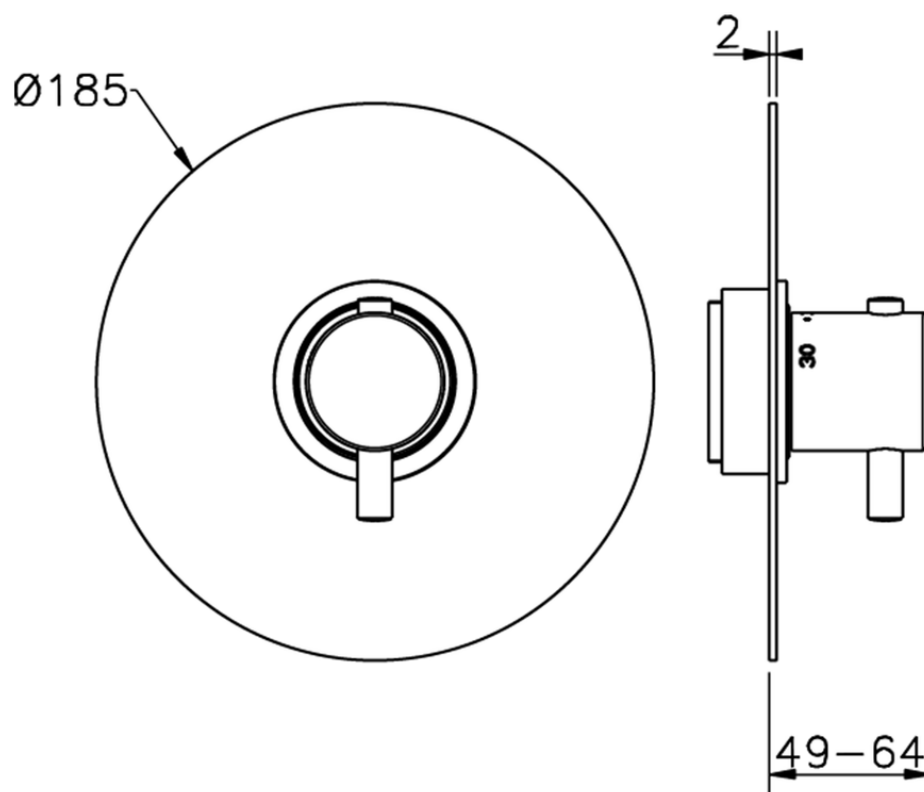

Exposed part for concealed thermo shower valve NUOVA LESS_LN007200

LN007200

<https://en.cisal.it/exposed-part-for-concealed-thermo-shower-valve-nuova-less-ln007200>

Piastra/Plate/Plaque/Platte/Placa
 2-3mm: XX 25-40 YY 76-91
 10mm: XX 16-31 YY 65-80

ZA007220

<https://en.cisal.it/3-4-concealed-thermostatic-valve-concealed-za007220>

2026-04-28