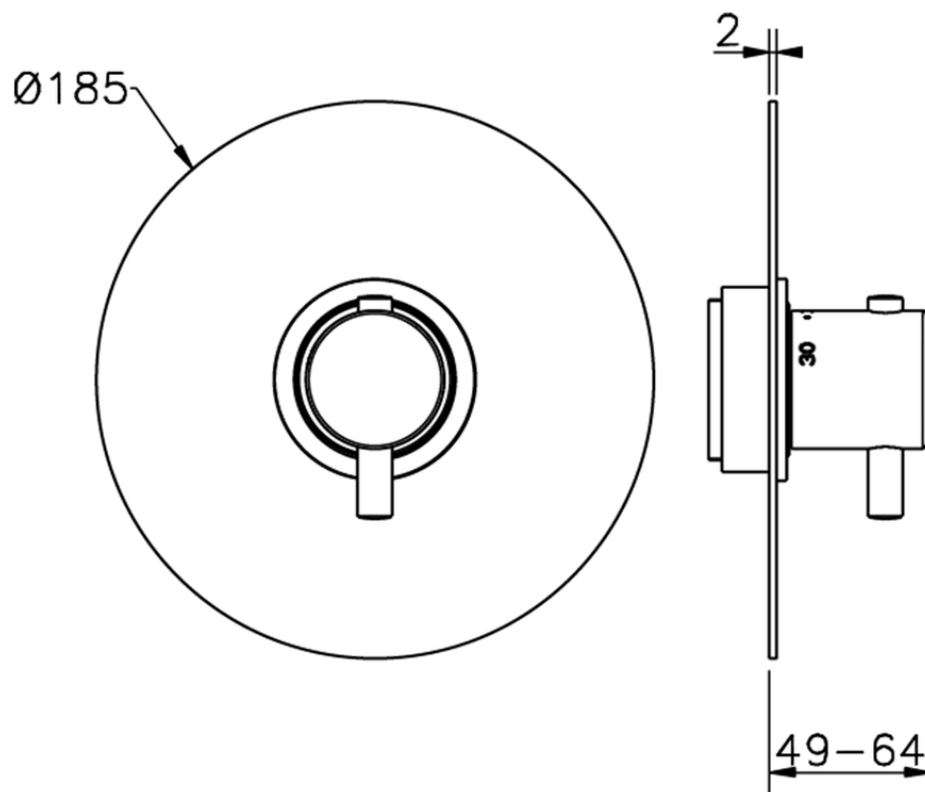

Exposed part for concealed thermo shower valve NUOVA LESS_LN007200

LN007200

<https://en.cisal.it/exposed-part-for-concealed-thermo-shower-valve-nuova-less-ln007200>

Piastra/Plate/Plaque/Platte/Placa

2-3mm: XX 25-40 YY 76-91

10mm: XX 16-31 YY 65-80

ZA007220

<https://en.cisal.it/3-4-concealed-thermostatic-valve-concealed-za007220>

2026-06-10