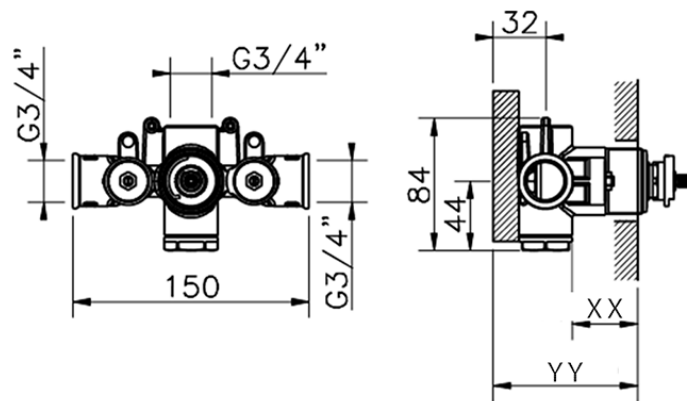

Exposed part for concealed thermo shower valve NUOVA LESS_LN007200

LN007200

<https://en.cisal.it/exposed-part-for-concealed-thermo-shower-valve-nuova-less-ln007200>

Piastra/Plate/Plaque/Platte/Placa
 2-3mm: XX 25-40 YY 76-91
 10mm: XX 16-31 YY 65-80