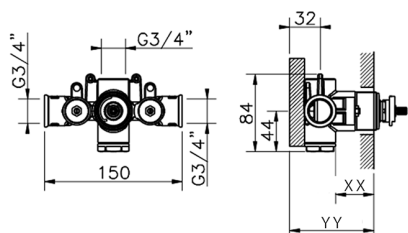

3/4" Concealed thermostatic valve CONCEALED_ZA007220

MODEL **ZA007220**

3/4" Concealed thermostatic valve, without
Stopvalve, without trim kit

AVAILABLE FINISHINGS

CHARACTERISTICS

Concealed **1**
Cartridge Spare Parts **23.51A.HF**
HF Thermostatic Valve

Piastra/Plate/Plaque/Platte/Placa
2-3mm: XX 25-40 YY 76-91
10mm: XX 16-31 YY 65-80

Thermostatic

The Cisal thermostatic is your personal water manager, helping you to handle, control and save water and energy.