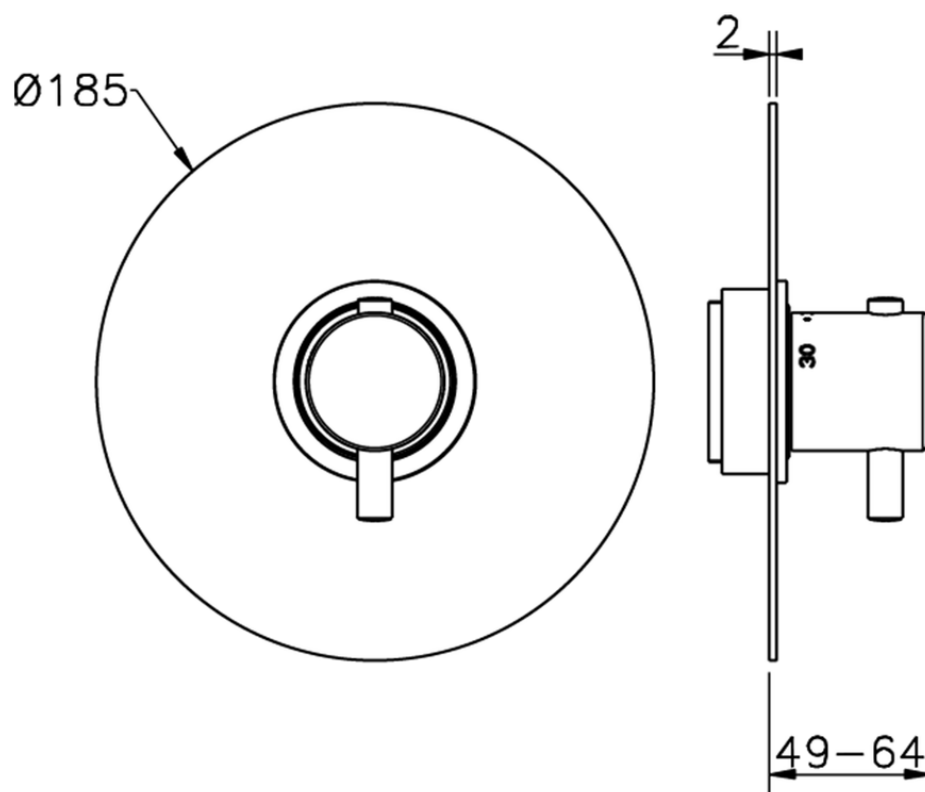

Exposed part for concealed thermo shower valve NUOVA LESS_LN007200

LN007200

<https://en.cisal.it/exposed-part-for-concealed-thermo-shower-valve-nuova-less-ln007200>

Piastra/Plate/Plaque/Platte/Placa

2-3mm: XX 25-40 YY 76-91

10mm: XX 16-31 YY 65-80

ZA007220

<https://en.cisal.it/3-4-concealed-thermostatic-valve-concealed-za007220>

2026-04-08