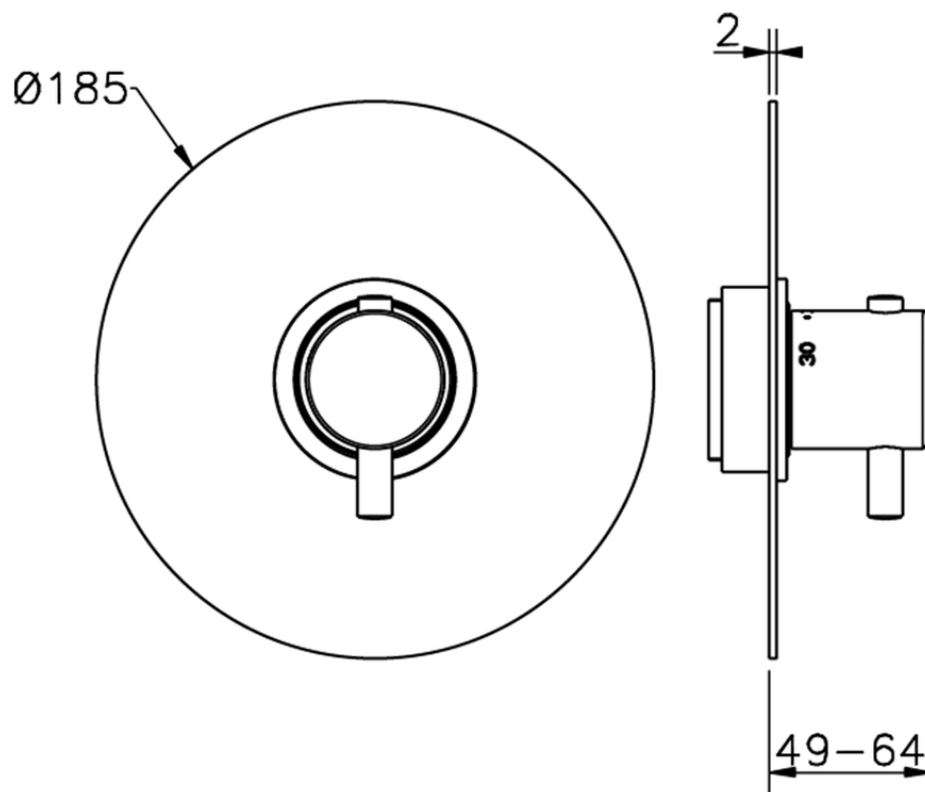

Exposed part for concealed thermo shower valve NUOVA LESS_LN007200

LN007200

<https://en.cisal.it/exposed-part-for-concealed-thermo-shower-valve-nuova-less-ln007200>

Piastra/Plate/Plaque/Platte/Placa

2-3mm: XX 25-40 YY 76-91

10mm: XX 16-31 YY 65-80

ZA007220

<https://en.cisal.it/3-4-concealed-thermostatic-valve-concealed-za007220>

2026-04-29