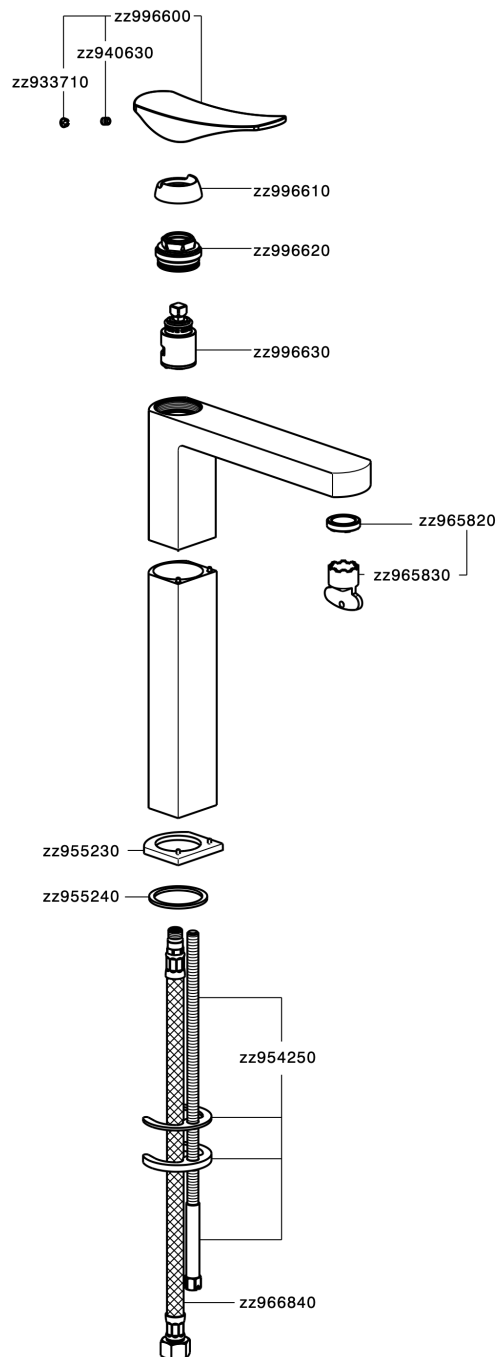

## Single lever tall washbasin mixer ROADSTER ACCENT\_RA003540

RA003540

<https://en.cisal.it/single-lever-tall-washbasin-mixer-roadster-accent-ra003540>

2026-06-13