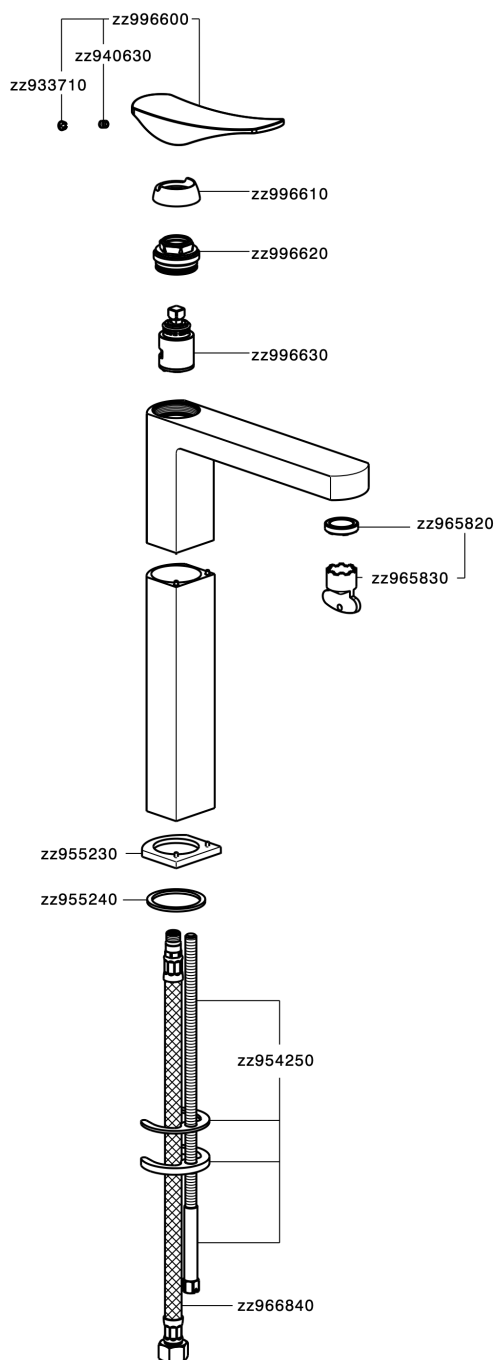

## Single lever tall washbasin mixer ROADSTER ACCENT\_RA003540

RA003540

<https://en.cisal.it/single-lever-tall-washbasin-mixer-roadster-accent-ra003540>

2026-04-08