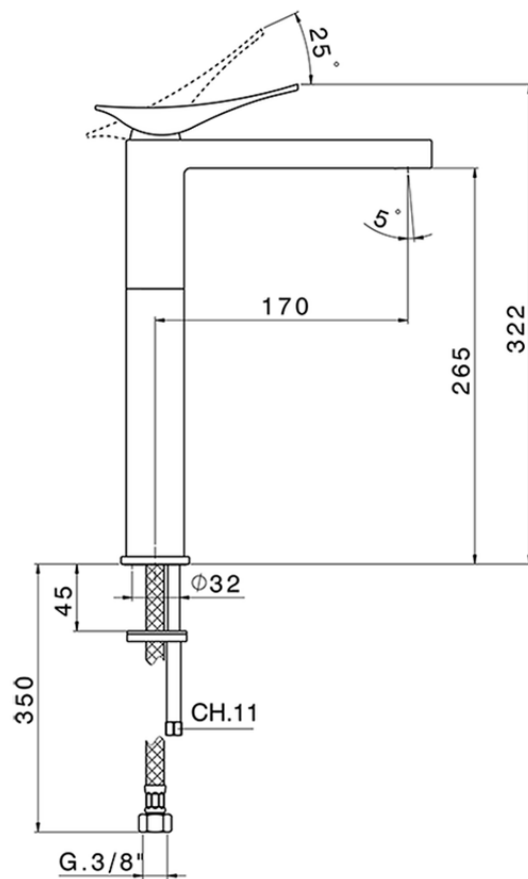

Single lever tall washbasin mixer ROADSTER ACCENT_RA003540

RA003540

<https://en.cisal.it/single-lever-tall-washbasin-mixer-roadster-accent-ra003540>

2026-05-19