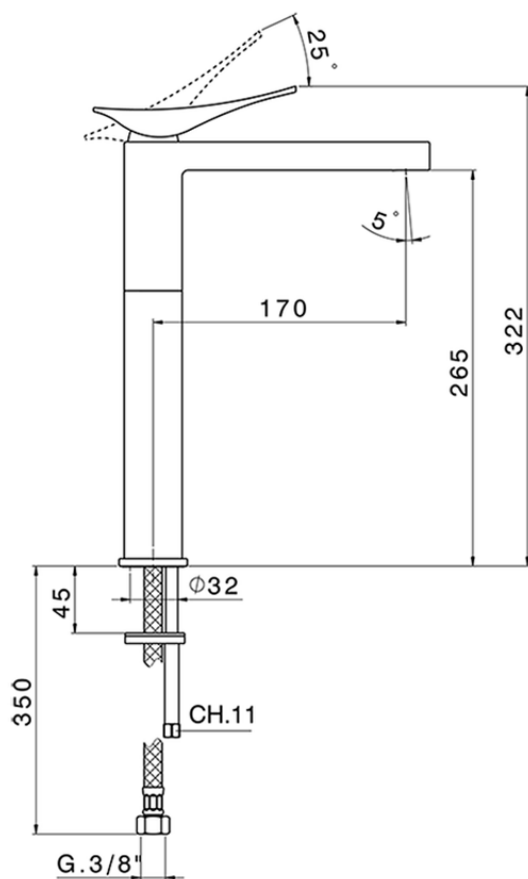

Single lever tall washbasin mixer ROADSTER ACCENT_RA003540

RA003540

<https://en.cisal.it/single-lever-tall-washbasin-mixer-roadster-accent-ra003540>

2026-05-19