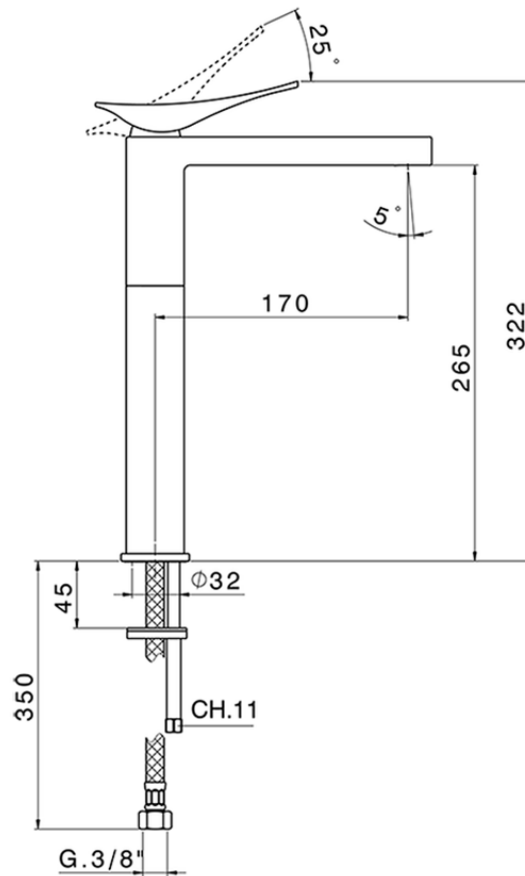

## Single lever tall washbasin mixer ROADSTER ACCENT\_RA003540

RA003540

<https://en.cisal.it/single-lever-tall-washbasin-mixer-roadster-accent-ra003540>

2026-06-08