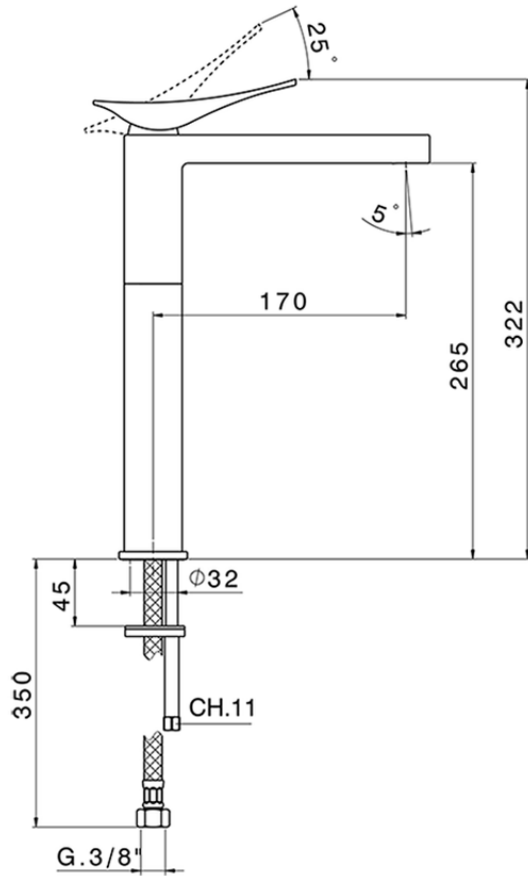

Single lever tall washbasin mixer ROADSTER ACCENT_RA003540

RA003540

<https://en.cisal.it/single-lever-tall-washbasin-mixer-roadster-accent-ra003540>

2026-04-08