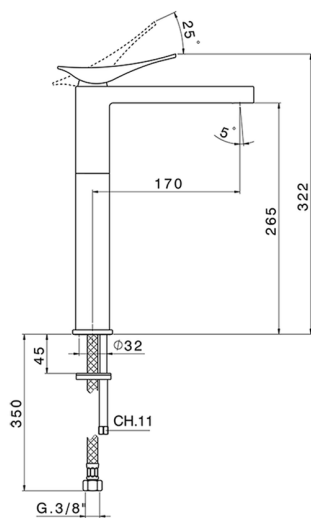

Single lever tall washbasin mixer ROADSTER ACCENT_RA003540

MODEL **RA003540**

Single lever tall washbasin mixer, without pop-up waste, G.3/8" stainless steel flexible hoses

AVAILABLE FINISHINGS

-  **21** 21 Chrome
-  **2B** 2B Polished Nickel
-  **2F** 2F Brushed Nickel
-  **2Q** 2Q Black Titanium
-  **40** 40 Matt Black
-  **4Q** 4Q Matt White

CHARACTERISTICS

Cartridge Spare Parts **ZZ99663000**

25 mm Cartridge

Single lever tall washbasin mixer ROADSTER ACCENT_RA003540

RA003540

<https://en.cisal.it/single-lever-tall-washbasin-mixer-roadster-accent-ra003540>