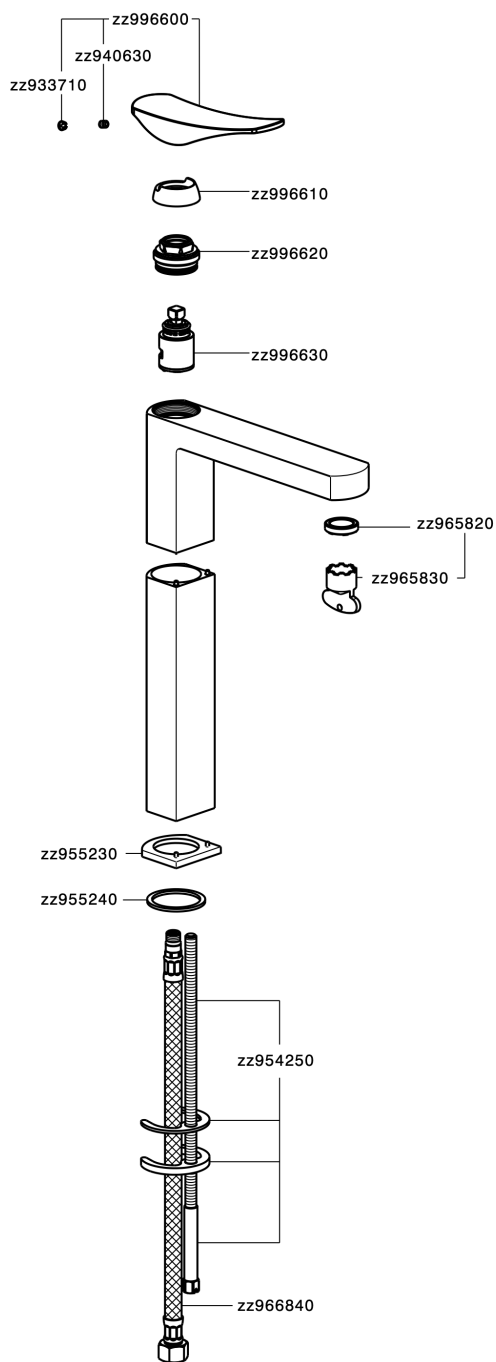

Single lever tall washbasin mixer ROADSTER ACCENT_RA003540

MODEL **RA003540**

Single lever tall washbasin mixer, without pop-up waste, G.3/8" stainless steel flexible hoses

AVAILABLE FINISHINGS

-  **21** 21 Chrome
-  **2B** 2B Polished Nickel
-  **2F** 2F Brushed Nickel
-  **2Q** 2Q Black Titanium
-  **40** 40 Matt Black
-  **4Q** 4Q Matt White

CHARACTERISTICS

Cartridge Spare Parts **ZZ99663000**

25 mm Cartridge

Single lever tall washbasin mixer ROADSTER ACCENT_RA003540

RA003540

<https://en.cisal.it/single-lever-tall-washbasin-mixer-roadster-accent-ra003540>