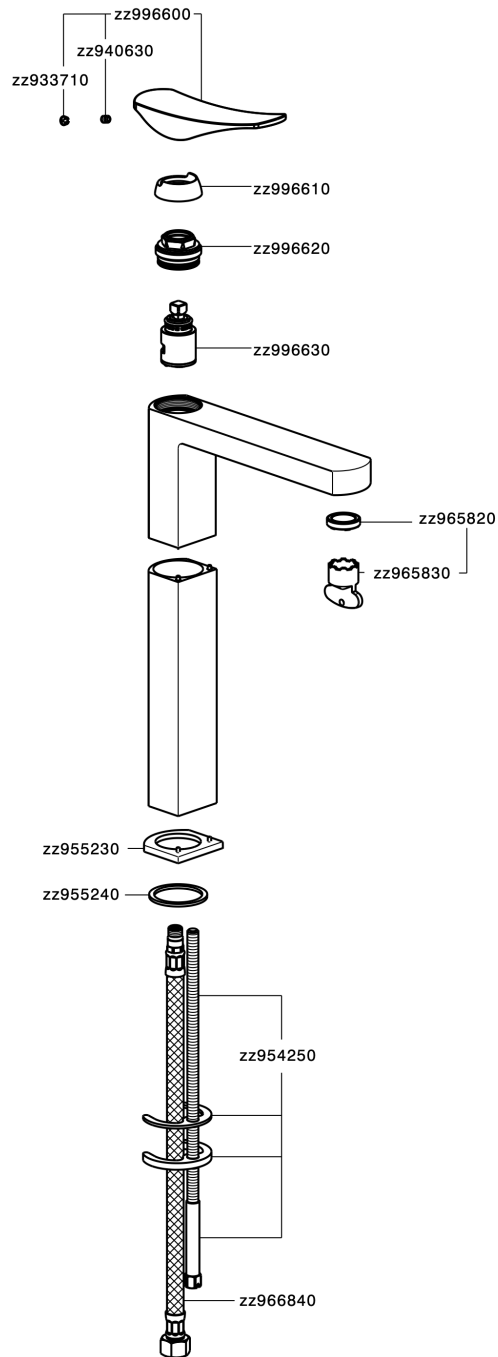

## Single lever tall washbasin mixer ROADSTER ACCENT\_RA003540

MODEL **RA003540**

Single lever tall washbasin mixer, without pop-up waste, G.3/8" stainless steel flexible hoses

### CHARACTERISTICS

Cartridge Spare Parts **ZZ99663000**

**25 mm Cartridge**

## Single lever tall washbasin mixer ROADSTER ACCENT\_RA003540

RA003540

<https://en.cisal.it/single-lever-tall-washbasin-mixer-roadster-accent-ra003540>

2026-06-14