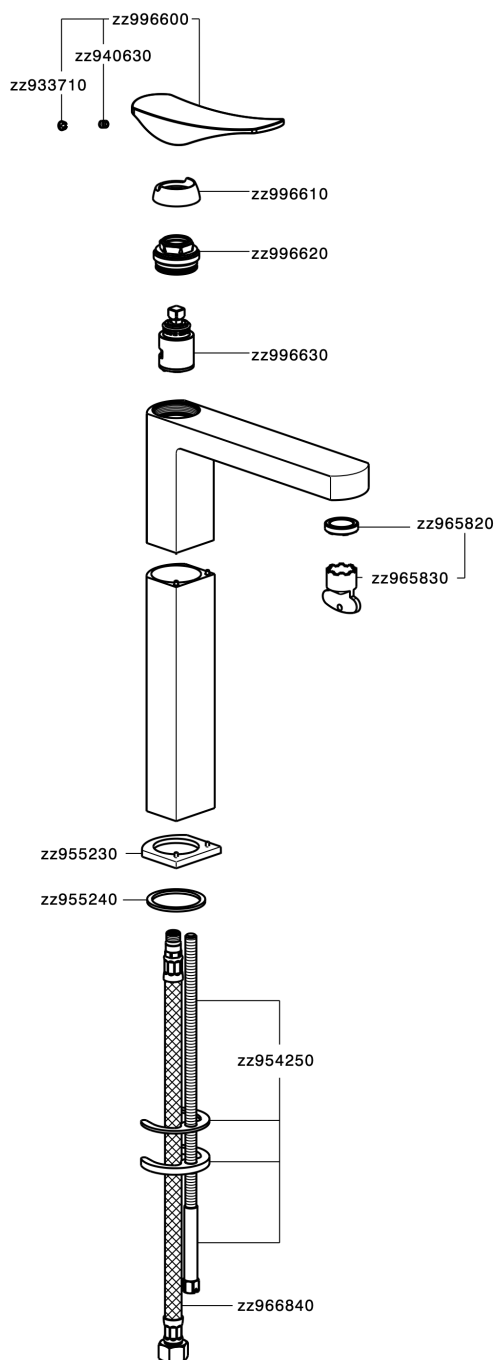

## Single lever tall washbasin mixer ROADSTER ACCENT\_RA003540

RA003540

<https://en.cisal.it/single-lever-tall-washbasin-mixer-roadster-accent-ra003540>

2026-06-14