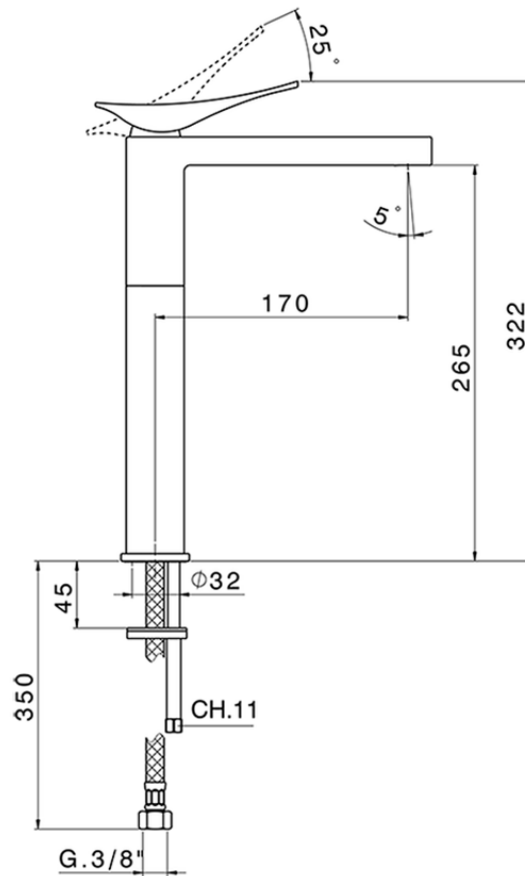

Single lever tall washbasin mixer ROADSTER ACCENT_RA003540

RA003540

<https://en.cisal.it/single-lever-tall-washbasin-mixer-roadster-accent-ra003540>

2026-06-13