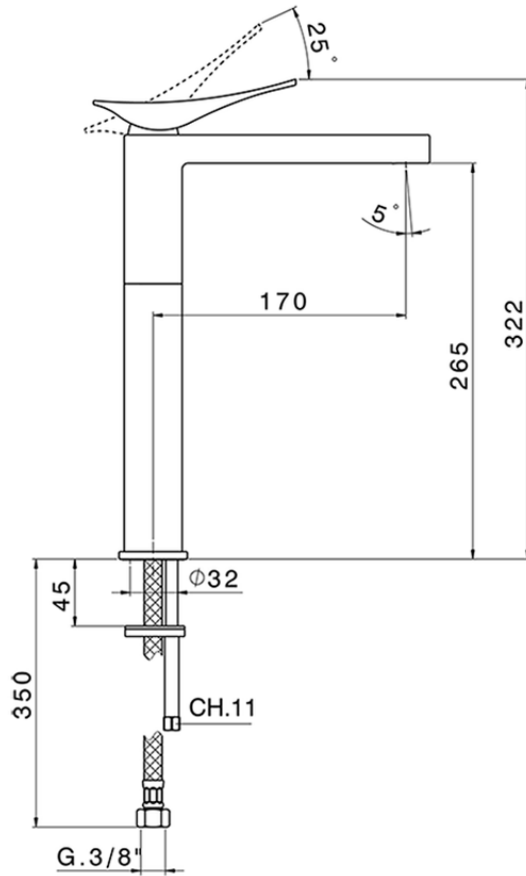

Single lever tall washbasin mixer ROADSTER ACCENT_RA003540

RA003540

<https://en.cisal.it/single-lever-tall-washbasin-mixer-roadster-accent-ra003540>

2026-04-30