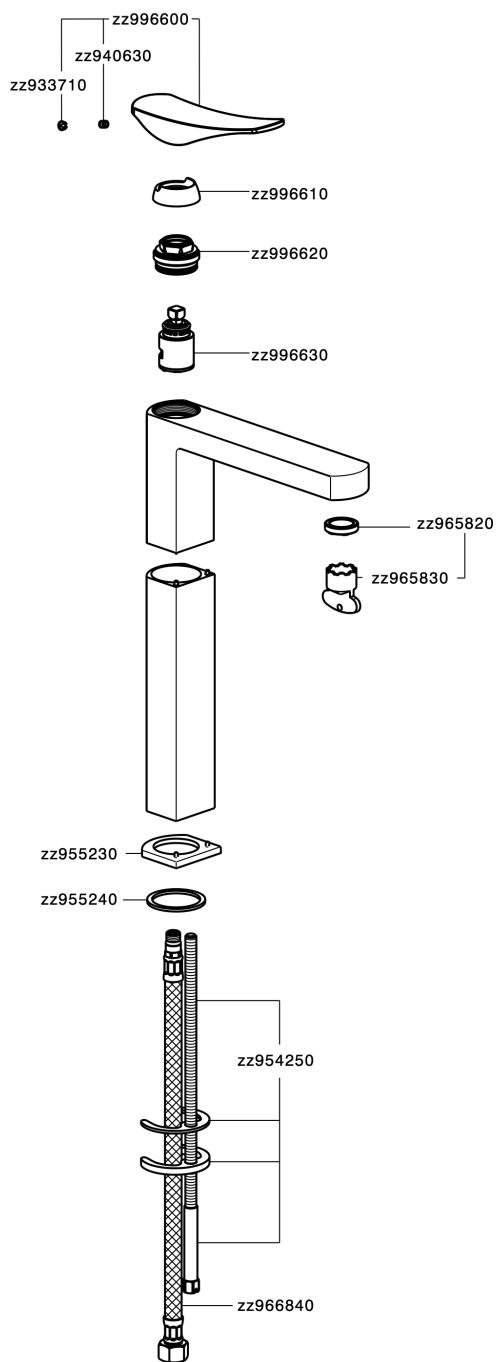

Single lever tall washbasin mixer ROADSTER ACCENT_RA003540

RA003540

<https://en.cisal.it/single-lever-tall-washbasin-mixer-roadster-accent-ra003540>

2026-04-28