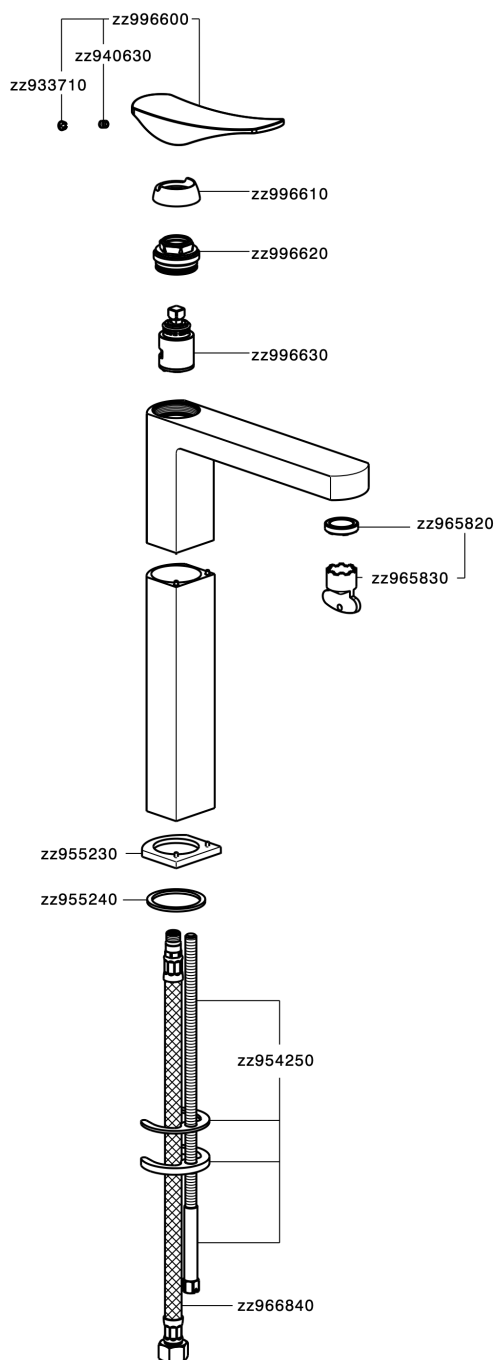

Single lever tall washbasin mixer ROADSTER ACCENT_RA003540

RA003540

<https://en.cisal.it/single-lever-tall-washbasin-mixer-roadster-accent-ra003540>

2026-05-19