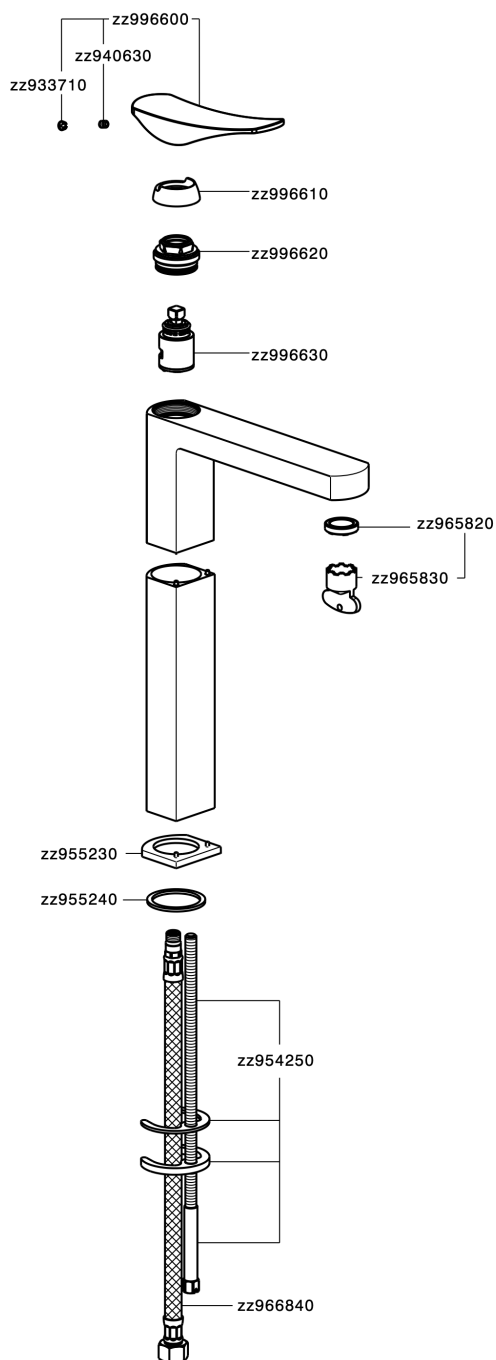

## Single lever tall washbasin mixer ROADSTER ACCENT\_RA003540

MODEL **RA003540**

Single lever tall washbasin mixer, without pop-up waste, G.3/8" stainless steel flexible hoses

### CHARACTERISTICS

Cartridge Spare Parts **ZZ99663000**

**25 mm Cartridge**

## Single lever tall washbasin mixer ROADSTER ACCENT\_RA003540

RA003540

<https://en.cisal.it/single-lever-tall-washbasin-mixer-roadster-accent-ra003540>

2026-06-14