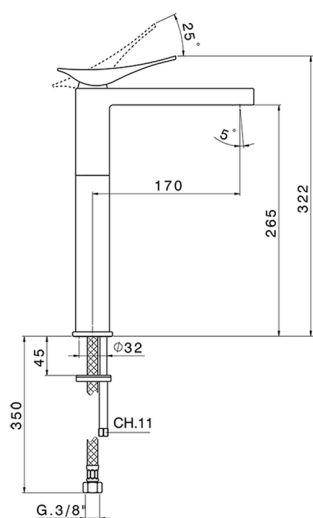

## Single lever tall washbasin mixer ROADSTER ACCENT\_RA003540

MODEL **RA003540**

Single lever tall washbasin mixer, without pop-up waste, G.3/8" stainless steel flexible hoses

### CHARACTERISTICS

Cartridge Spare Parts **ZZ99663000**

**25 mm Cartridge**

## Single lever tall washbasin mixer ROADSTER ACCENT\_RA003540

RA003540

<https://en.cisal.it/single-lever-tall-washbasin-mixer-roadster-accent-ra003540>

2026-06-14