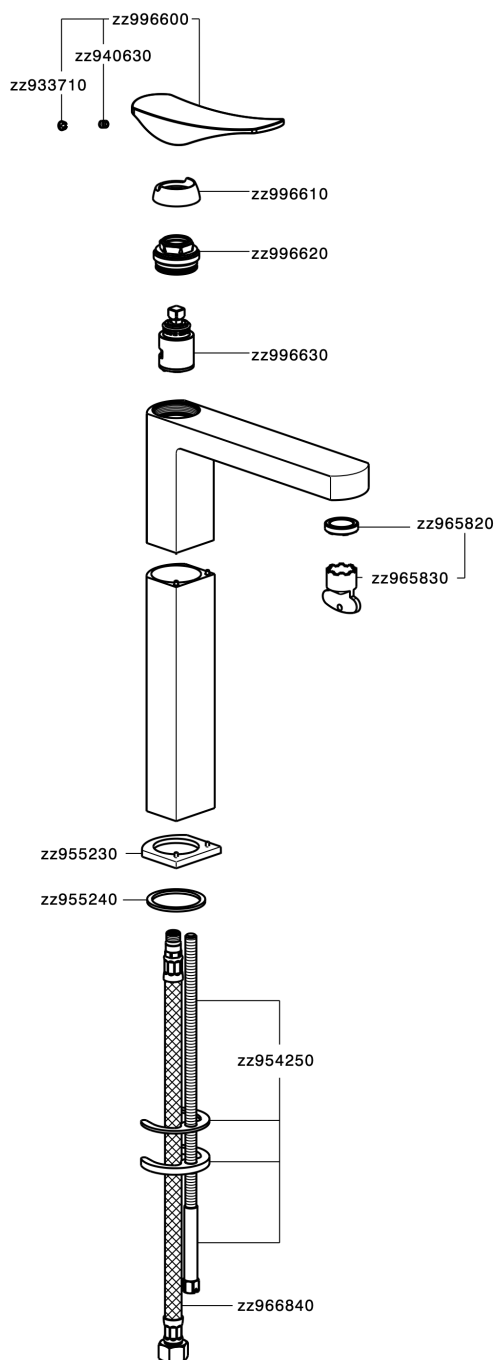

Single lever tall washbasin mixer ROADSTER ACCENT_RA003540

RA003540

<https://en.cisal.it/single-lever-tall-washbasin-mixer-roadster-accent-ra003540>

2026-04-10