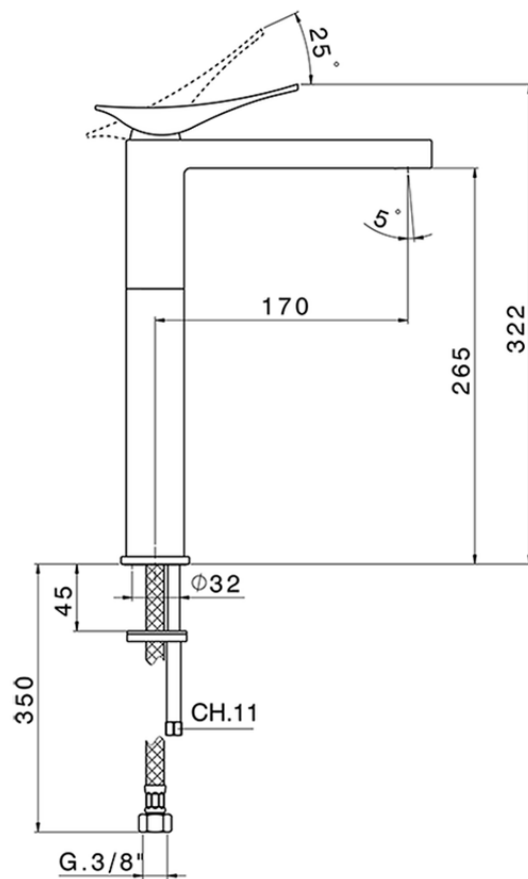

Single lever tall washbasin mixer ROADSTER ACCENT_RA003540

RA003540

<https://en.cisal.it/single-lever-tall-washbasin-mixer-roadster-accent-ra003540>

2026-04-28