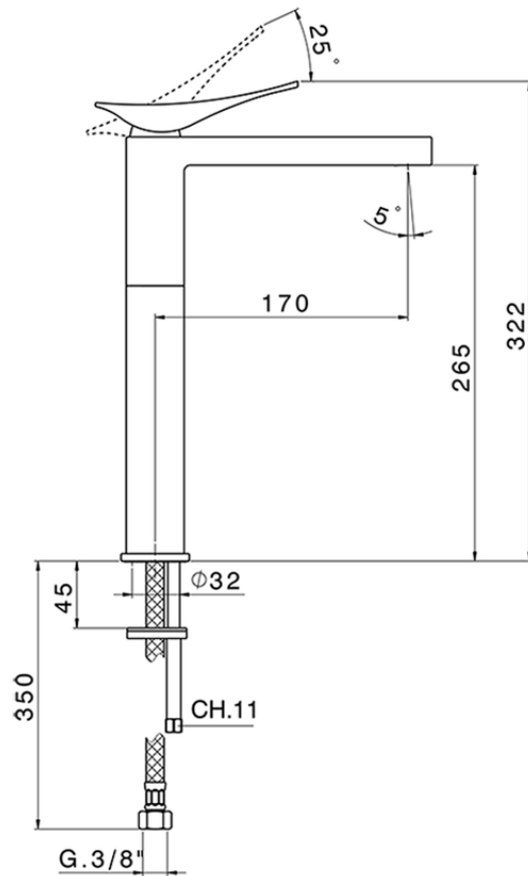

Single lever tall washbasin mixer ROADSTER ACCENT_RA003540

RA003540

<https://en.cisal.it/single-lever-tall-washbasin-mixer-roadster-accent-ra003540>

2026-06-14