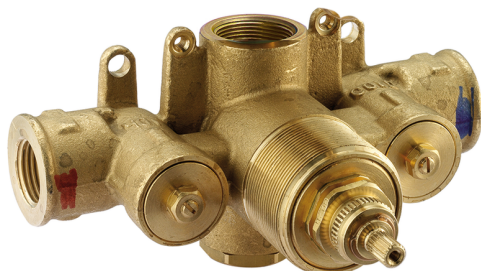

Exposed part for concealed thermo shower valve NUOVA LESS_LN007200

MODEL **LN007200**

Exposed part for concealed thermo shower valve, without stop valve, without concealed part, for items ZA007220

AVAILABLE FINISHINGS

-  **21** 21 Chrome
-  **2F** 2F Brushed Nickel
-  **40** 40 Matt Black
-  **4Q** 4Q Matt White

CHARACTERISTICS

Installation **Concealed**
 Required concealed parts **ZA007220**

Thermostatic

The Cisal thermostatic is your personal water manager, helping you to handle, control and save water and energy.

3/4 Concealed thermostatic valve CONCEALED_ZA007220

MODEL **ZA007220**

3/4" Concealed thermostatic valve, without
Stopvalve, without trim kit

AVAILABLE FINISHINGS

CHARACTERISTICS

Concealed **1**
Cartridge Spare Parts **23.51A.HF**
HF Thermostatic Valve

Piastra/Plate/Plaque/Platte/Placa
2-3mm: XX 25-40 YY 76-91
10mm: XX 16-31 YY 65-80

Thermostatic

The Cisal thermostatic is your personal water manager, helping you to handle, control and save water and energy.