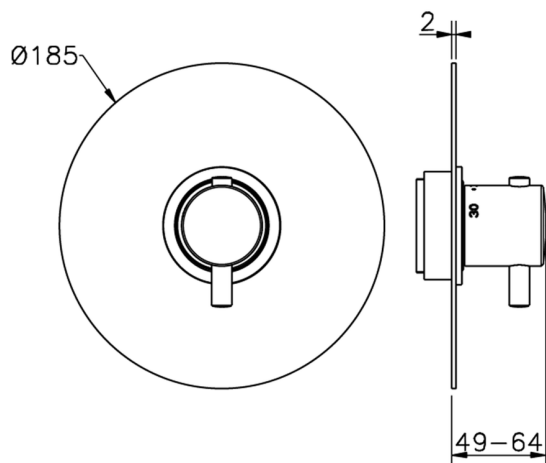

Exposed part for concealed thermo shower valve NUOVA LESS_LN007200

MODEL **LN007200**

Exposed part for concealed thermo shower valve, without stop valve, without concealed part, for items ZA007220

AVAILABLE FINISHINGS

- **21** 21 Chrome
- **2F** 2F Brushed Nickel
- **40** 40 Matt Black
- **4Q** 4Q Matt White

CHARACTERISTICS

Installation **Concealed**
Required concealed parts **ZA007220**

Thermostatic

The Cisal thermostatic is your personal water manager, helping you to handle, control and save water and energy.