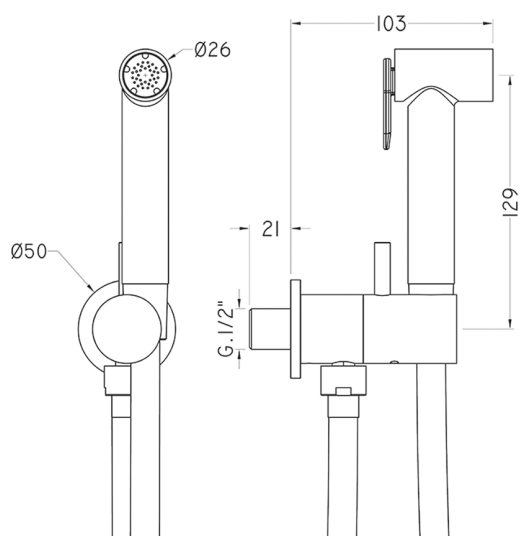

Bidet handshower set HYGENIC SHOWERS_CV007985

MODEL **CV007985**

Bidet handshower set, round wall bracket, single water opening, brass Bidet handshower, 120 cm PVC flexible hose

AVAILABLE FINISHINGS

-  **21** 21 Chrome
-  **2Q** 2Q Black Titanium
-  **40** 40 Matt Black

CHARACTERISTICS

Bidet handshower

Hygienic Spray

Multi-jets hygienic hand shower, for personal hygiene care.

2026-04-04