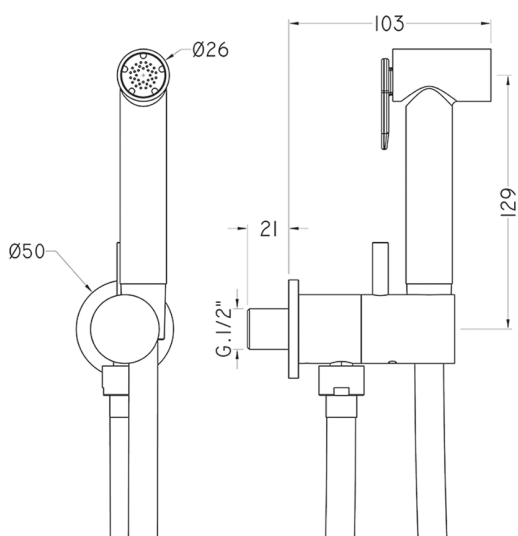

Bidet handshower set HYGENIC SHOWERS_CV007985

MODEL **CV007985**

Bidet handshower set, round wall bracket, single water opening, brass Bidet handshower, 120 cm PVC flexible hose

AVAILABLE FINISHINGS

-  **21** 21 Chrome
-  **2Q** 2Q Black Titanium
-  **40** 40 Matt Black

CHARACTERISTICS

Bidet handshower

Hygienic Spray

Multi-jets hygienic hand shower, for personal hygiene care.

2026-05-15