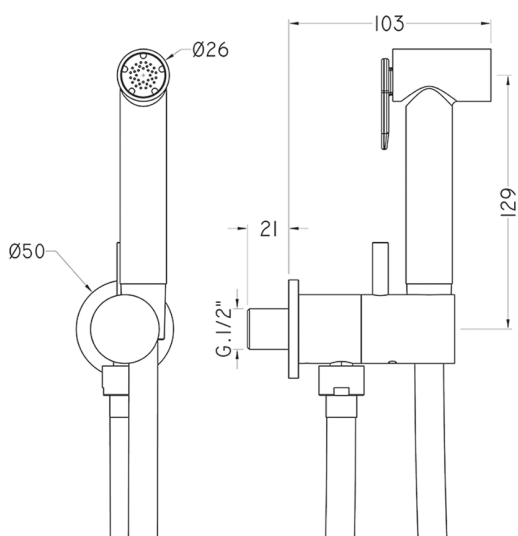

Bidet handshower set HYGENIC SHOWERS_CV007985

MODEL **CV007985**

Bidet handshower set, round wall bracket, single water opening, brass Bidet handshower, 120 cm PVC flexible hose

AVAILABLE FINISHINGS

-  **21** 21 Chrome
-  **2Q** 2Q Black Titanium
-  **40** 40 Matt Black

CHARACTERISTICS

Bidet handshower

Hygienic Spray

Multi-jets hygienic hand shower, for personal hygiene care.

2026-06-05