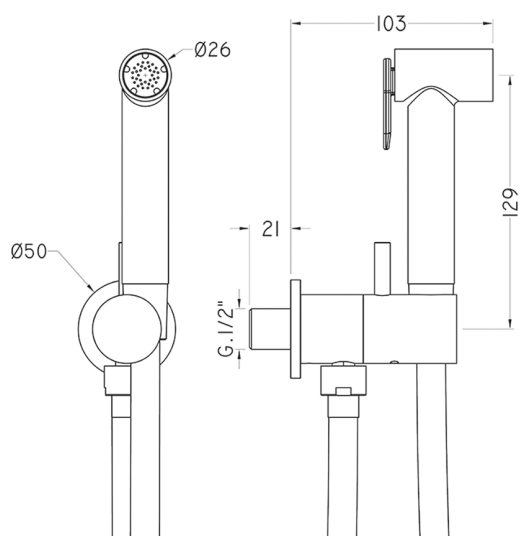

Bidet handshower set HYGENIC SHOWERS_CV007985

MODEL **CV007985**

Bidet handshower set, round wall bracket, single water opening, brass Bidet handshower, 120 cm PVC flexible hose

AVAILABLE FINISHINGS

-  **21** 21 Chrome
-  **2Q** 2Q Black Titanium
-  **40** 40 Matt Black

CHARACTERISTICS

Bidet handshower

Hygienic Spray

Multi-jets hygienic hand shower, for personal hygiene care.

2026-04-25