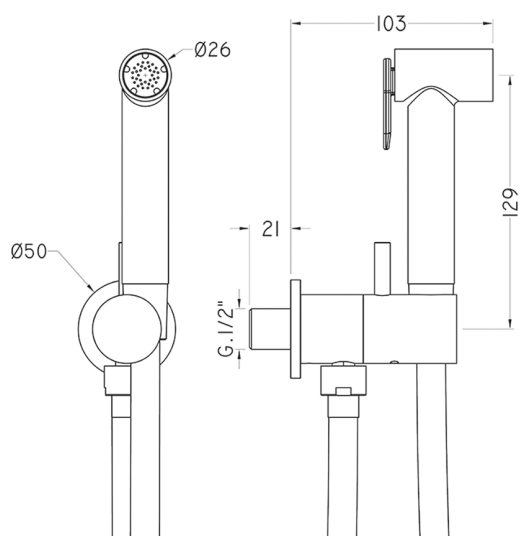

## Bidet handshower set HYGENIC SHOWERS\_CV007985

MODEL **CV007985**

Bidet handshower set, round wall bracket, single water opening, brass Bidet handshower, 120 cm PVC flexible hose

AVAILABLE FINISHINGS

-  **21** 21 Chrome
-  **2Q** 2Q Black Titanium
-  **40** 40 Matt Black

CHARACTERISTICS

**Bidet handshower**