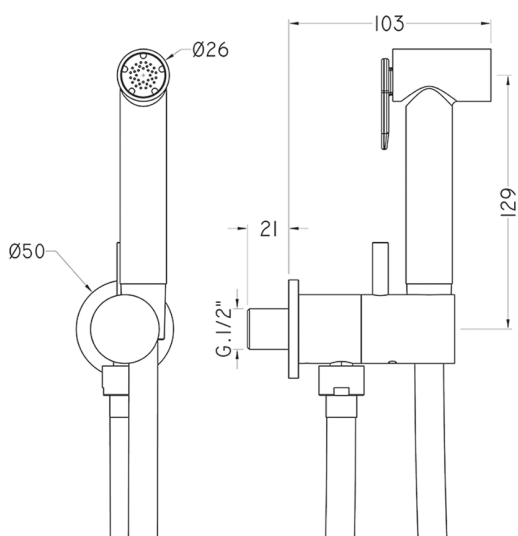

## Bidet handshower set HYGENIC SHOWERS\_CV007985

MODEL **CV007985**

Bidet handshower set, round wall bracket, single water opening, brass Bidet handshower, 120 cm PVC flexible hose

AVAILABLE FINISHINGS

-  **21** 21 Chrome
-  **2Q** 2Q Black Titanium
-  **40** 40 Matt Black

CHARACTERISTICS

**Bidet handshower**