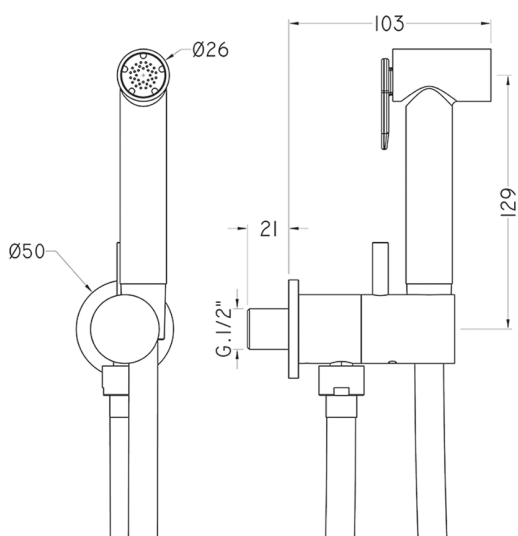

Bidet handshower set HYGENIC SHOWERS_CV007985

MODEL **CV007985**

Bidet handshower set, round wall bracket, single water opening, brass Bidet handshower, 120 cm PVC flexible hose

AVAILABLE FINISHINGS

-  **21** 21 Chrome
-  **2Q** 2Q Black Titanium
-  **40** 40 Matt Black

CHARACTERISTICS

Bidet handshower

Hygienic Spray

Multi-jets hygienic hand shower, for personal hygiene care.

2026-06-26