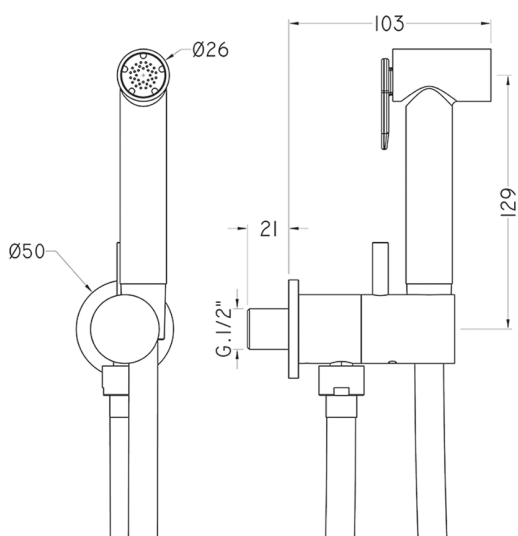

Bidet handshower set HYGENIC SHOWERS_CV007985

MODEL **CV007985**

Bidet handshower set, round wall bracket, single water opening, brass Bidet handshower, 120 cm PVC flexible hose

AVAILABLE FINISHINGS

-  **21** 21 Chrome
-  **2Q** 2Q Black Titanium
-  **40** 40 Matt Black

CHARACTERISTICS

Bidet handshower

Hygienic Spray

Multi-jets hygienic hand shower, for personal hygiene care.

2026-06-04