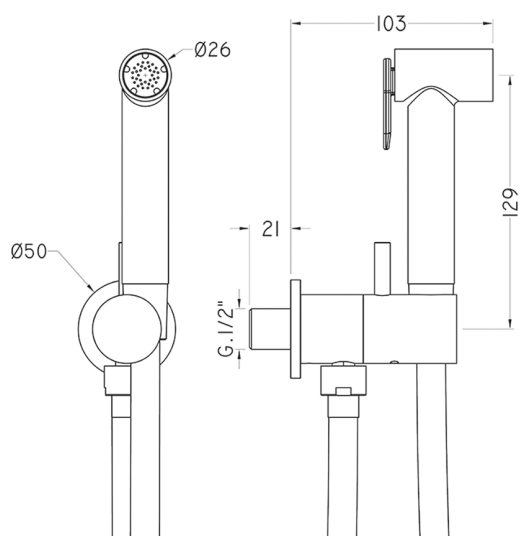

Bidet handshower set HYGENIC SHOWERS_CV007985

MODEL **CV007985**

Bidet handshower set, round wall bracket, single water opening, brass Bidet handshower, 120 cm PVC flexible hose

AVAILABLE FINISHINGS

-  **21** 21 Chrome
-  **2Q** 2Q Black Titanium
-  **40** 40 Matt Black

CHARACTERISTICS

Bidet handshower

Hygienic Spray

Multi-jets hygienic hand shower, for personal hygiene care.

2026-06-25