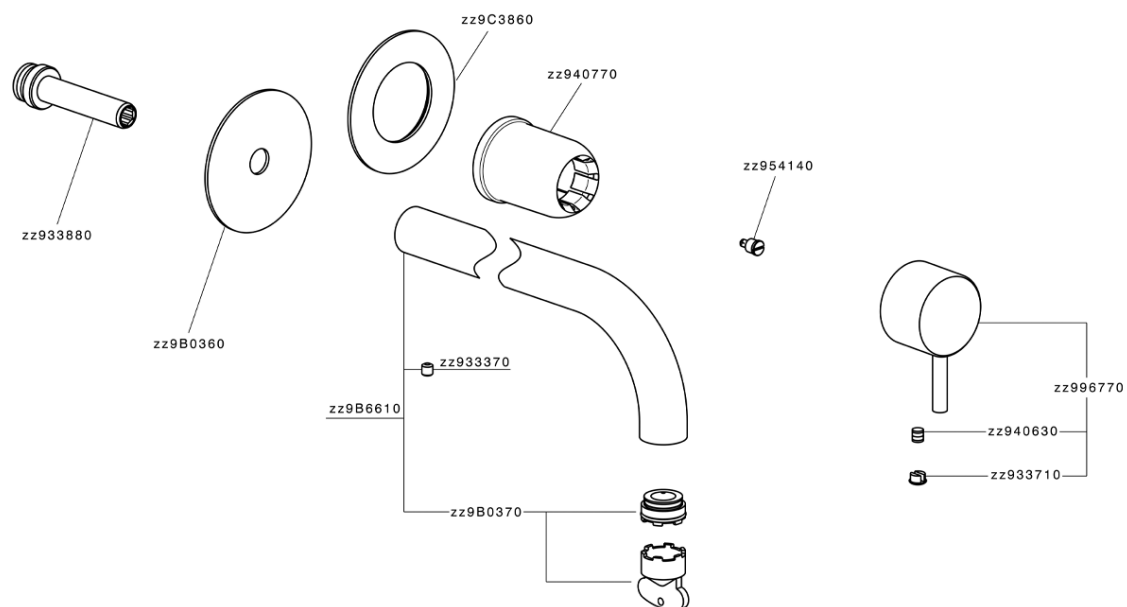

Exposed part for single lever washbasin valve NUOVA LESS_LN00551F

MODEL **LN00551F**

Exposed part for single lever washbasin valve, without concealed part, spout L.300 mm, for item Easy-Box ZA002450-ZA025510

AVAILABLE FINISHINGS

-  **21** 21 Chrome
-  **2F** 2F Brushed Nickel
-  **40** 40 Matt Black
-  **4Q** 4Q Matt White

CHARACTERISTICS

Installation **Concealed**
 Required concealed parts **ZA002450**

Exposed part for single lever washbasin valve NUOVA LESS_LN00551F

LN00551F

<https://en.cisal.it/exposed-part-for-single-lever-washbasin-valve-nuova-less-ln00551f>

2024-12-31