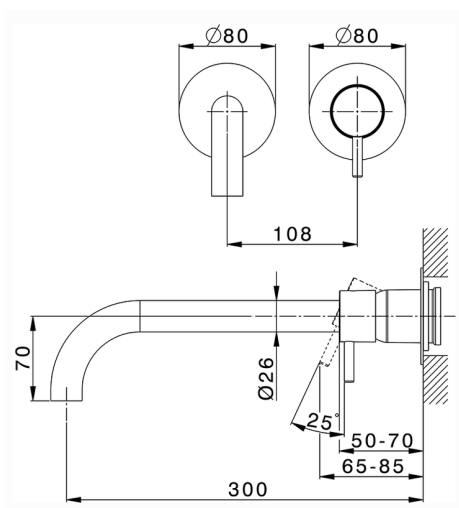

Exposed part for single lever washbasin valve NUOVA LESS_LN00551F

MODEL **LN00551F**

Exposed part for single lever washbasin valve, without concealed part, spout L.300 mm, for item Easy-Box ZA002450-ZA025510

AVAILABLE FINISHINGS

-  **21** 21 Chrome
-  **2F** 2F Brushed Nickel
-  **40** 40 Matt Black
-  **4Q** 4Q Matt White

CHARACTERISTICS

Installation **Concealed**
 Required concealed parts **ZA002450**

Exposed part for single lever washbasin valve NUOVA LESS_LN00551F

LN00551F

<https://en.cisal.it/exposed-part-for-single-lever-washbasin-valve-nuova-less-ln00551f>

2024-12-31