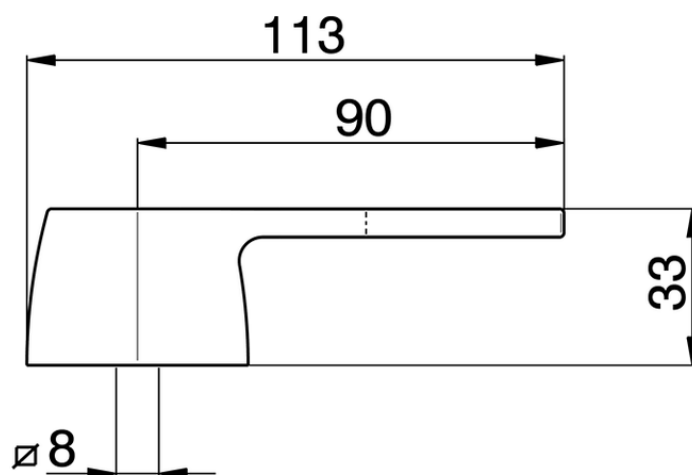

Lever for single lever mixer 'CE' SPARE PARTS_ZZ949590

ZZ949590

<https://en.cisal.it/lever-for-single-lever-mixer-ce-spare-parts-zz949590>

2026-06-27