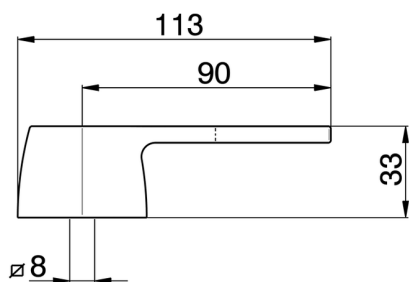

2026-06-27