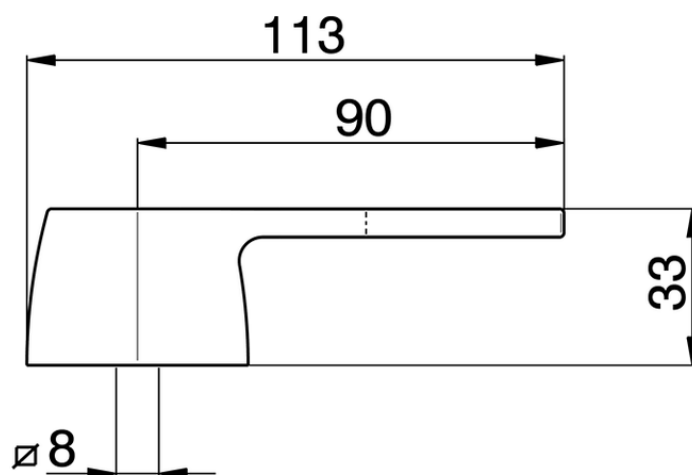

Lever for single lever mixer 'CE' SPARE PARTS_ZZ949590

ZZ949590

<https://en.cisal.it/lever-for-single-lever-mixer-ce-spare-parts-zz949590>

2026-06-28