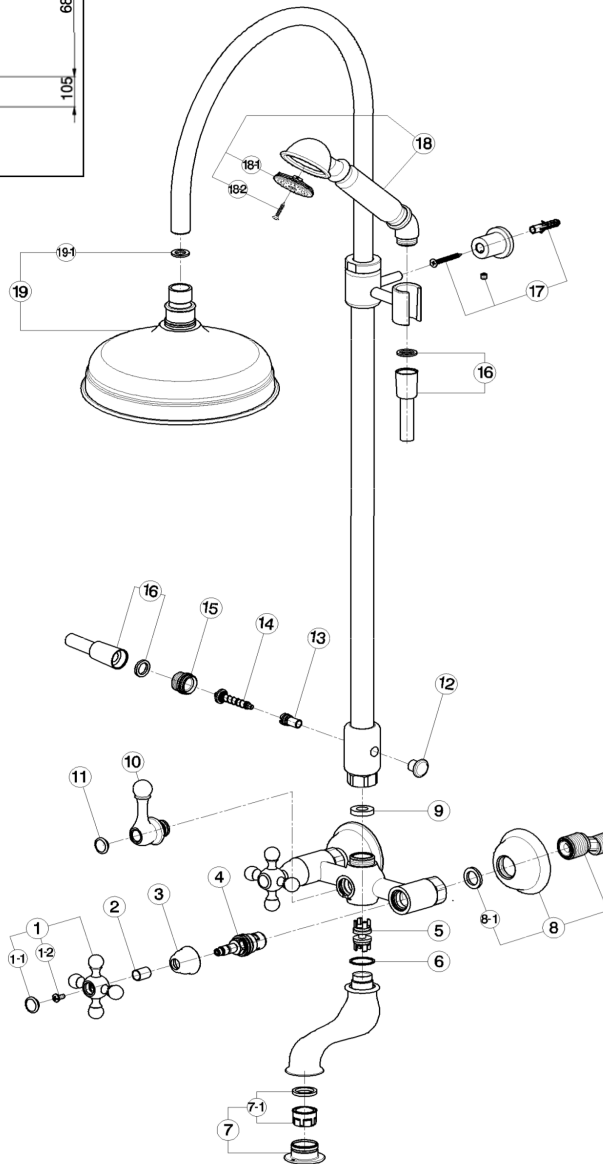

Bath-shower mixer, 3-functions ARCANA CERAMIC_AC004151

cisal

AC 00415 1

da Febbraio 2009 - from February 2009
ab Februar 2009 - de Février 2009

AC004151

<https://en.cisal.it/bath-shower-mixer-3-functions-arcana-ceramic-ac004151>

Bath-shower mixer, 3-functions ARCANA CERAMIC_AC004151

cisal

AC 00415 1

da Febbraio 2009 - from February 2009
ab Februar 2009 - de Février 2009

NR.	DESCRIZIONE DESCRIPTION BESCHREIBUNG DESCRIPTION	N.CODICE CODE NO. WERSKNR. NR.CODE	NR.	DESCRIZIONE DESCRIPTION BESCHREIBUNG DESCRIPTION	N.CODICE CODE NO. WERSKNR. NR.CODE	NR.	DESCRIZIONE DESCRIPTION BESCHREIBUNG DESCRIPTION	N.CODICE CODE NO. WERSKNR. NR.CODE
1	Maniglia AR con vite e placchetta Croisillon AR avec vis et plaque Handle AR Griff AR mit Schraube	ZZ903070	7-1	Cartuccia per aeratore M.28x1 Cartouche pour mousseur M.28x1 Mousseur cartridge M.28x1	ZZ926940	15	Attacco flessibile Raccord flex Flexible connection	ZZ931410
1-1	Placchetta a vite maniglia AR Plaque cache vis croisillon AR Cap for handle AR	ZZ926170	8	Kartusche fuer Perlator M.28x1 Eccentrico con rosone "AC" Excentrique + rosace "AC"	ZZ928260	16	Flex Anschluss Flessibile D.14x150 1/2" conico x 1/2" Flexible D.14x150 avec raccord 1/2" Hose D.14x150 1/2"x1/2"	ZA009030
1-2	Abdeckkappe AR Griff Vite M.4,5x10 tb.tc zigrinata Screw M.4,5x10 Schraube M.4,5x10	ZZ926090	8-1	S - Anschluss m.Rosette "AC" Guarnizione NBR 90 SH. 24x16x2,7 Joint NBR 90 SH. 24x16x2,7 Gasket NBR 90 SH. 24x16x2,7	ZZ926890	17	Schlauch D.14x150 1/2" Konus x 1/2" Set installazione asta doccia Set installation colonne de douche Installation set for sliding bar	ZZ949870
2	Tubeetto copriasta AR H.15,5 Tube couvre tete AR H.15,5 Sliding cover tube "AR"	ZZ926190	9	Dichtung NBR 90 SH. 24x16x2,7 Guarnizione NBR 90 SH. 24x16x2,7 Joint NBR 90 SH. 24x16x2,7	ZZ926890	18	Installationsset für Wandstange Doccia Arcana Douchette Arcana	DS014110
3	Abdeckkappe Oberteil AR H.15,5 Cappuccio coprivitone Ø32 H.21 AC Rosace couvre tete Ø32 H.21 AC Escutcheon Ø32 H.21 AC headvalve	ZZ926520	10	Dichtung NBR 90 SH. 24x16x2,7 Deviatore gruppo vasca AR Inverseur bain/douche AR	ZZ902570	18-1	Handbrause Arcana Diffusore doccia AR Aérateur douche AR	ZZ905440
4	Abdeckkappe Ø32 H.21 AC Vitone cer. DX per monof. e gruppi AC Tete ceramique 1/2" droite AC Courte Ceramic headvalve 1/2" right AC short	ZZ928580	11	Escutcheon Ø32 H.21 AC headvalve Wannenbatteriestemler Placchetta a vite maniglia AR Plaque cache vis croisillon AR	ZZ926170	18-2	Zerstäuber fuer Brause AR Vite di fissaggio diffusore per doccia Vis de fixation diffuseur pour douchette	ZZ934010
5	Keramikoberteil 1/2" rechts AC kurz Valvola deviazione per gruppo vasca Tete pour inverseur Diverting valve for bath mixer	ZZ927790	12	Abdeckkappe AR Griff Pomolo per deviazione Pommeau pour inverseur	ZZ933940	19	Knob for diverter Zugknopf Umsteller Headshower	DS016140
6	Umstellungsventil Guarnizione fibra 26x22,5x1 Joint en fibre 26x22,5x1	ZZ926920	13	Knob for diverter Zugknopf Umsteller Corpo deviazione automatica Corps inverseur automatique	ZZ949860	19-1	Kopfbrause Guarnizione fibra 18,5x11x2 Joint en fibre 18,5x11x2	ZZ927140
7	Fiberdichtung 26x22,5x1 Bordino con aeratore M. 28x1 "AR" Garniture avec mousseur M.28x1 "AR"	ZZ927840	14	Körper für automatische Umstellung Asta deviazione completa Tige inverseur compète	ZZ933140		Gasket rubber 18,5x11x2 Fiberdichtung 18,5x11x2	
	Overfill with mousseur M.28x1 "AR" Perlator M.28x1 "AR"			Complete diverting rod Umstellung				

AC004151

<https://en.cisal.it/bath-shower-mixer-3-functions-arcana-ceramic-ac004151>

2026-06-14