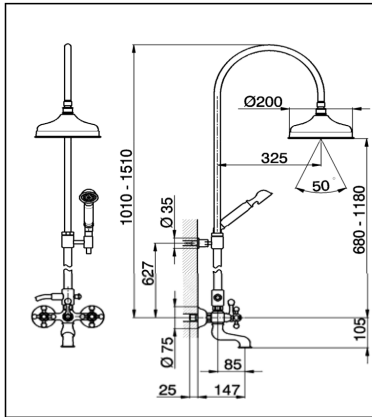

Bath-shower mixer, 3-functions ARCANA CERAMIC_AC004151

cisal

AC 00415 1

da Febbraio 2009 - from February 2009
ab Februar 2009 - de Février 2009

AC004151

<https://en.cisal.it/bath-shower-mixer-3-functions-arcana-ceramic-ac004151>

Bath-shower mixer, 3-functions ARCANA CERAMIC_AC004151

cisal

AC 00415 1

da Febbraio 2009 - from February 2009
ab Februar 2009 - de Février 2009

NR.	DESCRIZIONE DESCRIPTION BESCHREIBUNG DESCRIPTION	N.CODICE CODE NO. WERSKNR. NR.CODE	NR.	DESCRIZIONE DESCRIPTION BESCHREIBUNG DESCRIPTION	N.CODICE CODE NO. WERSKNR. NR.CODE	NR.	DESCRIZIONE DESCRIPTION BESCHREIBUNG DESCRIPTION	N.CODICE CODE NO. WERSKNR. NR.CODE
1	Maniglia AR con vite e placchetta Croisillon AR avec vis et plaque Handle AR Griff AR mit Schraube	ZZ903070	7-1	Cartuccia per aeratore M.28x1 Cartouche pour mousseur M.28x1 Mousseur cartridge M.28x1	ZZ926940	15	Attacco flessibile Raccord flex Flexible connection	ZZ931410
1-1	Placchetta a vite maniglia AR Plaque cache vis croisillon AR Cap for handle AR	ZZ926170	8	Kartusche fuer Perlator M.28x1 Eccentrico con rosone "AC" Excentrique + rosace "AC"	ZZ928260	16	Flex Anschluss Flessibile D.14x150 1/2" conico x 1/2" Flexible D.14x150 avec raccord 1/2" Hose D.14x150 1/2"x1/2"	ZA009030
1-2	Abdeckkappe AR Griff Vite M.4,5x10 tb.tc zigrinata Screw M.4,5x10 Schraube M.4,5x10	ZZ926090	8-1	S - Anschluss m.Rosette "AC" Guarnizione NBR 90 SH. 24x16x2,7 Joint NBR 90 SH. 24x16x2,7 Gasket NBR 90 SH. 24x16x2,7	ZZ926890	17	Schlauch D.14x150 1/2" Konus x 1/2" Set installazione asta doccia Set installation colonne de douche Installation set for sliding bar	ZZ949870
2	Tubeetto copriasta AR H.15,5 Tube couvre tete AR H.15,5 Sliding cover tube "AR"	ZZ926190	9	Dichtung NBR 90 SH. 24x16x2,7 Guarnizione NBR 90 SH. 24x16x2,7 Joint NBR 90 SH. 24x16x2,7	ZZ926890	18	Installationsset für Wandstange Doccia Arcana Douchette Arcana	DS014110
3	Abdeckkappe Oberteil AR H.15,5 Cappuccio coprivitone Ø32 H.21 AC Rosace couvre tete Ø32 H.21 AC Escutcheon Ø32 H.21 AC headvalve	ZZ926520	10	Dichtung NBR 90 SH. 24x16x2,7 Deviatore gruppo vasca AR Inverseur bain/douche AR	ZZ902570	18-1	Handbrause Arcana Diffusore doccia AR Aérateur douche AR	ZZ905440
4	Abdeckkappe Ø32 H.21 AC Vitone cer. DX per monof. e gruppi AC Tete ceramique 1/2" droite AC Courte Ceramic headvalve 1/2" right AC short	ZZ928580	11	Escutcheon Ø32 H.21 AC headvalve Wannenbatteriestemler Placchetta a vite maniglia AR Plaque cache vis croisillon AR	ZZ926170	18-2	Zerstäuber fuer Brause AR Vite di fissaggio diffusore per doccia Vis de fixation diffuseur pour douchette	ZZ934010
5	Keramikoberteil 1/2" rechts AC kurz Valvola deviazione per gruppo vasca Tete pour inverseur Diverting valve for bath mixer	ZZ927790	12	Abdeckkappe AR Griff Pomolo per deviazione Pommeau pour inverseur	ZZ933940	19	Knob for diverter Zugknopf Umsteller Headshower	DS016140
6	Umstellungsventil Guarnizione fibra 26x22,5x1 Joint en fibre 26x22,5x1	ZZ926920	13	Knob for diverter Zugknopf Umsteller Corpo deviazione automatica Corps inverseur automatique	ZZ949860	19-1	Kopfbrause Guarnizione fibra 18,5x11x2 Joint en fibre 18,5x11x2	ZZ927140
7	Fiberdichtung 26x22,5x1 Bordino con aeratore M. 28x1 "AR" Garniture avec mousseur M.28x1 "AR"	ZZ927840	14	Körper für automatische Umstellung Asta deviazione completa Tige inverseur compète	ZZ933140		Gasket rubber 18,5x11x2 Fiberdichtung 18,5x11x2	
	Overfill with mousseur M.28x1 "AR" Perlator M.28x1 "AR"			Complete diverting rod Umstellung				

AC004151

<https://en.cisal.it/bath-shower-mixer-3-functions-arcana-ceramic-ac004151>

2026-06-14