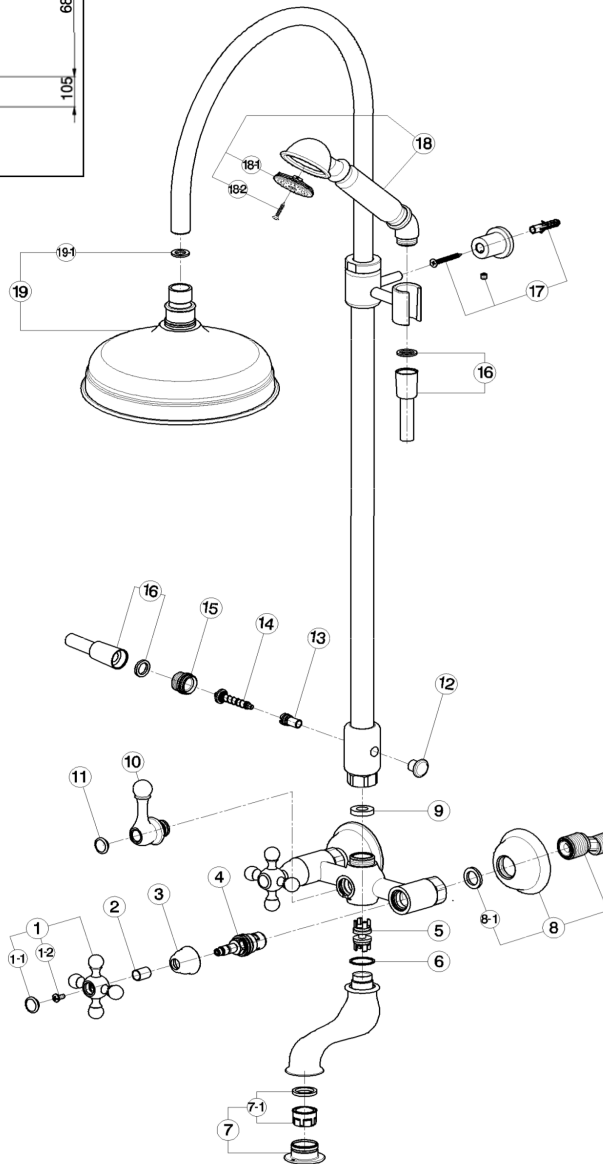

Bath-shower mixer, 3-functions ARCANA CERAMIC_AC004151

cisal

AC 00415 1

da Febbraio 2009 - from February 2009
ab Februar 2009 - de Février 2009

AC004151

<https://en.cisal.it/bath-shower-mixer-3-functions-arcana-ceramic-ac004151>

Bath-shower mixer, 3-functions ARCANA CERAMIC_AC004151

cisal

AC 00415 1

da Febbraio 2009 - from February 2009
ab Februar 2009 - de Février 2009

NR.	DESCRIZIONE DESCRIPTION BESCHREIBUNG DESCRIPTION	N.CODICE CODE NO. WERSKNR. NR.CODE	NR.	DESCRIZIONE DESCRIPTION BESCHREIBUNG DESCRIPTION	N.CODICE CODE NO. WERSKNR. NR.CODE	NR.	DESCRIZIONE DESCRIPTION BESCHREIBUNG DESCRIPTION	N.CODICE CODE NO. WERSKNR. NR.CODE
1	Maniglia AR con vite e placchetta Croisillon AR avec vis et plaque Handle AR Griff AR mit Schraube	ZZ903070	7-1	Cartuccia per aeratore M.28x1 Cartouche pour mousseur M.28x1 Mousseur cartridge M.28x1 Kartusche fuer Perlator M.28x1	ZZ926940	15	Attacco flessibile Raccord flex Flexible connection Flex Anschluss	ZZ931410
1-1	Placchetta a vite maniglia AR Plaque cache vis croisillon AR Cap for handle AR	ZZ926170	8	Eccentrico con rosace "AC" Excentrique + rosace "AC" Excentric connect. with escutch. "AC" S - Anschluss m.Rosette "AC"	ZZ928260	16	Flessibile D.14x150 1/2" conico x 1/2" Flexible D.14x150 avec raccord 1/2" Hose D.14x150 1/2"x1/2" Schlauch D.14x150 1/2" Konus x 1/2"	ZA009030
1-2	Abdeckkappe AR Griff Vite M.4,5x10 tb.tc zigrinata Screw M.4,5x10 Schraube M.4,5x10	ZZ926090	8-1	Guarnizione NBR 90 SH. 24x16x2,7 Joint NBR 90 SH. 24x16x2,7 Gasket NBR 90 SH. 24x16x2,7 Dichtung NBR 90 SH. 24x16x2,7	ZZ926890	17	Set installazione asta doccia Set installation colonne de douche Installation set for sliding bar Installationsset für Wandstange	ZZ949870
2	Tubetto copriasta AR H.15,5 Tube couvre tete AR H.15,5 Sliding cover tube "AR" Abdeckkappe Oberteil AR H.15,5	ZZ926190	9	Guarnizione NBR 90 SH. 24x16x2,7 Joint NBR 90 SH. 24x16x2,7 Gasket NBR 90 SH. 24x16x2,7 Dichtung NBR 90 SH. 24x16x2,7	ZZ926890	18	Doccia Arcana Douchette Arcana Arcana handshower Handbrause Arcana	DS014110
3	Cappuccio coprivitone Ø32 H.21 AC Rosace couvre tete Ø32 H.21 AC Escutcheon Ø32 H.21 AC headvalve Abdeckkappe Ø32 H.21 AC	ZZ926520	10	Deviatore gruppo vasca AR Inverseur bain/douche AR Diverter AR Wannenbatteriumsteller	ZZ902570	18-1	Diffusore doccia AR Aerateur douche AR Aerator for showers AR Zerstaeuber fuer Brause AR	ZZ905440
4	Vitone cer. DX per monof. e gruppi AC Tete ceramique 1/2" droite AC Courte Ceramic headvalve 1/2" right AC short Keramikoberteil 1/2" rechts AC kurz	ZZ928580	11	Placchetta a vite maniglia AR Plaque cache vis croisillon AR Cap for handle AR Abdeckkappe AR Griff	ZZ926170	18-2	Vite di fissaggio diffusore per doccia Vis de fixation diffuseur pour douchette Fixing screw for spray kit handshower Befestigungsschraube fuer Einsatz	ZZ934010
5	Valvola deviazione per gruppo vasca Tete pour inverseur Diverting valve for bath mixer Umstellungsventil	ZZ927790	12	Pomolo per deviazione Pommeau pour inverseur Knob for diverter Zugknopf Umsteller	ZZ933940	19	Soffione doccia Pomme de douche Headshower Kopfbrause	DS016140
6	Guarnizione fibra 26x22,5x1 Joint en fibre 26x22,5x1 Gasket rubber 26x22,5x1 Fiberdichtung 26x22,5x1	ZZ926920	13	Corpo deviazione automatica Corps inverseur automatique Body for automatic diverter Körper für automatische Umstellung	ZZ949860	19-1	Guarnizione fibra 18,5x11x2 Joint en fibre 18,5x11x2 Gasket rubber 18,5x11x2 Fiberdichtung 18,5x11x2	ZZ927140
7	Bordino con aeratore M. 28x1 "AR" Garniture avec mousseur M.28x1 "AR" Overfill with mousseur M.28x1 "AR" Perlator M.28x1 "AR"	ZZ927840	14	Asta deviazione completa Tige inverseur complète Complete diverting rod Umstellung	ZZ933140			

AC004151