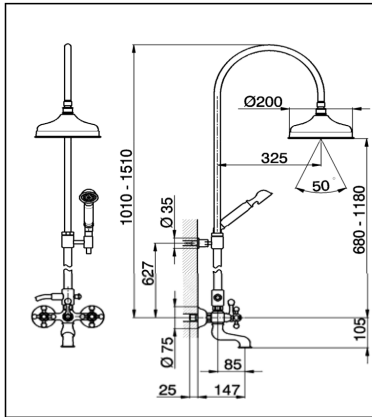

Bath-shower mixer, 3-functions ARCANA CERAMIC_AC004151

cisal

AC 00415 1

da Febbraio 2009 - from February 2009
ab Februar 2009 - de Février 2009

AC004151

<https://en.cisal.it/bath-shower-mixer-3-functions-arcana-ceramic-ac004151>

Bath-shower mixer, 3-functions ARCANA CERAMIC_AC004151

cisal

AC 00415 1

da Febbraio 2009 - from February 2009
ab Februar 2009 - de Février 2009

NR.	DESCRIZIONE DESCRIPTION BESCHREIBUNG DESCRIPTION	N.CODICE CODE NO. WERSKNR. NR.CODE	NR.	DESCRIZIONE DESCRIPTION BESCHREIBUNG DESCRIPTION	N.CODICE CODE NO. WERSKNR. NR.CODE	NR.	DESCRIZIONE DESCRIPTION BESCHREIBUNG DESCRIPTION	N.CODICE CODE NO. WERSKNR. NR.CODE
1	Maniglia AR con vite e placchetta Croisillon AR avec vis et plaque Handle AR Griff AR mit Schraube	ZZ903070	7-1	Cartuccia per aeratore M.28x1 Cartouche pour mousseur M.28x1 Mousseur cartridge M.28x1 Kartusche fuer Perlator M.28x1	ZZ926940	15	Attacco flessibile Raccord flex Flexible connection Flex Anschluss	ZZ931410
1-1	Placchetta a vite maniglia AR Plaque cache vis croisillon AR Cap for handle AR	ZZ926170	8	Eccentrico con rosace "AC" Excentrique + rosace "AC" Excentric connect. with escutch. "AC" S - Anschluss m.Rosette "AC"	ZZ928260	16	Flessibile D.14x150 1/2" conico x 1/2" Flexible D.14x150 avec raccord 1/2" Hose D.14x150 1/2"x1/2" Schlauch D.14x150 1/2" Konus x 1/2"	ZA009030
1-2	Abdeckkappe AR Griff Vite M.4,5x10 tb.tc zigrinata Screw M.4,5x10 Schraube M.4,5x10	ZZ926090	8-1	Guarnizione NBR 90 SH. 24x16x2,7 Joint NBR 90 SH. 24x16x2,7 Gasket NBR 90 SH. 24x16x2,7 Dichtung NBR 90 SH. 24x16x2,7	ZZ926890	17	Set installazione asta doccia Set installation colonne de douche Installation set for sliding bar Installationsset für Wandstange	ZZ949870
2	Tubetto copriasta AR H.15,5 Tube couvre tete AR H.15,5 Sliding cover tube "AR" Abdeckkappe Oberteil AR H.15,5	ZZ926190	9	Guarnizione NBR 90 SH. 24x16x2,7 Joint NBR 90 SH. 24x16x2,7 Gasket NBR 90 SH. 24x16x2,7 Dichtung NBR 90 SH. 24x16x2,7	ZZ926890	18	Doccia Arcana Douchette Arcana Arcana handshower Handbrause Arcana	DS014110
3	Cappuccio coprivitone Ø32 H.21 AC Rosace couvre tete Ø32 H.21 AC Escutcheon Ø32 H.21 AC headvalve Abdeckkappe Ø32 H.21 AC	ZZ926520	10	Deviatore gruppo vasca AR Inverseur bain/douche AR Diverter AR Wannenbatteriumsteller	ZZ902570	18-1	Diffusore doccia AR Aerateur douche AR Aerator for showers AR Zerstaeuber fuer Brause AR	ZZ905440
4	Vitone cer. DX per monof. e gruppi AC Tete ceramique 1/2" droite AC Courte Ceramic headvalve 1/2" right AC short Keramikoberteil 1/2" rechts AC kurz	ZZ928580	11	Placchetta a vite maniglia AR Plaque cache vis croisillon AR Cap for handle AR Abdeckkappe AR Griff	ZZ926170	18-2	Vite di fissaggio diffusore per doccia Vis de fixation diffuseur pour douchette Fixing screw for spray kit handshower Befestigungsschraube fuer Einsatz	ZZ934010
5	Valvola deviazione per gruppo vasca Tete pour inverseur Diverting valve for bath mixer Umstellungsventil	ZZ927790	12	Pomolo per deviazione Pommeau pour inverseur Knob for diverter Zugknopf Umsteller	ZZ933940	19	Soffione doccia Pomme de douche Headshower Kopfbrause	DS016140
6	Guarnizione fibra 26x22,5x1 Joint en fibre 26x22,5x1 Gasket rubber 26x22,5x1 Fiberdichtung 26x22,5x1	ZZ926920	13	Corpo deviazione automatica Corps inverseur automatique Body for automatic diverter Körper für automatische Umstellung	ZZ949860	19-1	Guarnizione fibra 18,5x11x2 Joint en fibre 18,5x11x2 Gasket rubber 18,5x11x2 Fiberdichtung 18,5x11x2	ZZ927140
7	Bordino con aeratore M. 28x1 "AR" Garniture avec mousseur M.28x1 "AR" Overfill with mousseur M.28x1 "AR" Perlator M.28x1 "AR"	ZZ927840	14	Asta deviazione completa Tige inverseur complète Complete diverting rod Umstellung	ZZ933140			

AC004151