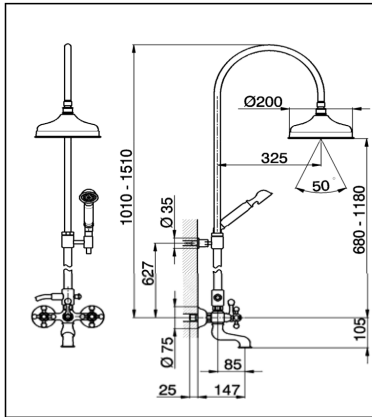

Bath-shower mixer, 3-functions ARCANA CERAMIC_AC004151

cisal

AC 00415 1

da Febbraio 2009 - from February 2009
ab Februar 2009 - de Février 2009

AC004151

<https://en.cisal.it/bath-shower-mixer-3-functions-arcana-ceramic-ac004151>

Bath-shower mixer, 3-functions ARCANA CERAMIC_AC004151

cisal

AC 00415 1

da Febbraio 2009 - from February 2009
ab Februar 2009 - de Février 2009

NR.	DESCRIZIONE DESCRIPTION BESCHREIBUNG DESCRIPTION	N.CODICE CODE NO. WERSKNR. NR.CODE	NR.	DESCRIZIONE DESCRIPTION BESCHREIBUNG DESCRIPTION	N.CODICE CODE NO. WERSKNR. NR.CODE	NR.	DESCRIZIONE DESCRIPTION BESCHREIBUNG DESCRIPTION	N.CODICE CODE NO. WERSKNR. NR.CODE
1	Maniglia AR con vite e placchetta Croisillon AR avec vis et plaque Handle AR Griff AR mit Schraube	ZZ903070	7-1	Cartuccia per aeratore M.28x1 Cartouche pour mousseur M.28x1 Mousseur cartridge M.28x1	ZZ926940	15	Attacco flessibile Raccord flex Flexible connection	ZZ931410
1-1	Placchetta a vite maniglia AR Plaque cache vis croisillon AR Cap for handle AR	ZZ926170	8	Kartusche fuer Perlator M.28x1 Eccentrico con rosone "AC" Excentrique + rosace "AC"	ZZ928260	16	Flexibile D.14x150 1/2" conico x 1/2" Flexible D.14x150 avec raccord 1/2" Hose D.14x150 1/2"x1/2"	ZA009030
1-2	Abdeckkappe AR Griff Vite M.4,5x10 tb.tc zigrinata Screw M.4,5x10	ZZ926090	8-1	S - Anschluss m.Rosette "AC" Guarnizione NBR 90 SH. 24x16x2,7 Joint NBR 90 SH. 24x16x2,7	ZZ926890	17	Schlauch D.14x150 1/2" Konus x 1/2" Set installazione asta doccia Set installation colonne de douche	ZZ949870
2	Schraube M.4,5x10 Tubetto copriasta AR H.15,5 Tube couvre tete AR H.15,5	ZZ926190	9	Gasket NBR 90 SH. 24x16x2,7 Dichtung NBR 90 SH. 24x16x2,7	ZZ926890	18	Installationsset für Wandstange Doccia Arcana Douchette Arcana	DS014110
3	Abdeckkappe Oberteil AR H.15,5 Cappuccio coprivitone Ø32 H.21 AC Rosace couvre tete Ø32 H.21 AC	ZZ926520	10	Gasket NBR 90 SH. 24x16x2,7 Dichtung NBR 90 SH. 24x16x2,7	ZZ902570	18-1	Handbrause Arcana Diffusore doccia AR Aérateur douche AR	ZZ905440
4	Escutcheon Ø32 H.21 AC headvalve Abdeckkappe Ø32 H.21 AC Vitone cer. DX per monof. e gruppi AC Tete ceramique 1/2" droite AC Courte	ZZ928580	11	Inverseur bain/douche AR Diverter AR Wannenbatterieumsteller	ZZ926170	18-2	Zerstäuber fuer Brause AR Vite di fissaggio diffusore per doccia Vis de fixation diffuseur pour douchette	ZZ934010
5	Ceramic headvalve 1/2" right AC short Keramikoberteil 1/2" rechts AC kurz Valvola deviazione per gruppo vasca Tete pour inverseur	ZZ927790	12	Placchetta a vite maniglia AR Plaque cache vis croisillon AR Cap for handle AR	ZZ933940	19	Befestigungsschraube fuer Einsatz Soffione doccia Pomme de douche	DS016140
6	Umstellungsventil Guarnizione fibra 26x22,5x1 Joint en fibre 26x22,5x1	ZZ926920	13	Abdeckkappe AR Griff Pomolo per deviazione Pommeau pour inverseur	ZZ949860	19-1	Headshower Kopfbrause Guarnizione fibra 18,5x11x2	ZZ927140
7	Fiberdichtung 26x22,5x1 Bordino con aeratore M. 28x1 "AR" Garniture avec mousseur M.28x1 "AR"	ZZ927840	14	Abdeckkappe AR Griff Asta deviazione completa Tige inverseur compète	ZZ933140		Handshower Kopfbrause Gasket rubber 18,5x11x2	
	Overfill with mousseur M.28x1 "AR" Perlator M.28x1 "AR"			Complete diverting rod Umstellung			Fiberdichtung 18,5x11x2	

AC004151

<https://en.cisal.it/bath-shower-mixer-3-functions-arcana-ceramic-ac004151>

2026-06-10