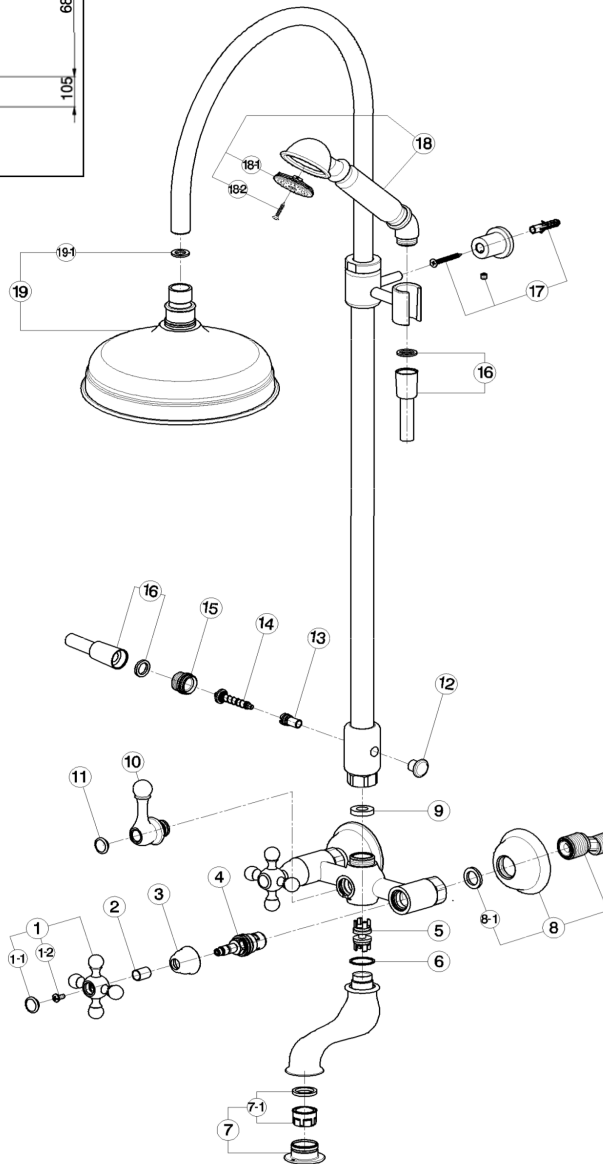

Bath-shower mixer, 3-functions ARCANA CERAMIC_AC004151

cisal

AC 00415 1

da Febbraio 2009 - from February 2009
ab Februar 2009 - de Février 2009

AC004151

<https://en.cisal.it/bath-shower-mixer-3-functions-arcana-ceramic-ac004151>

Bath-shower mixer, 3-functions ARCANA CERAMIC_AC004151

cisal

AC 00415 1

da Febbraio 2009 - from February 2009
ab Februar 2009 - de Février 2009

NR.	DESCRIZIONE DESCRIPTION BESCHREIBUNG DESCRIPTION	N.CODICE CODE NO. WERSKNR. NR.CODE	NR.	DESCRIZIONE DESCRIPTION BESCHREIBUNG DESCRIPTION	N.CODICE CODE NO. WERSKNR. NR.CODE	NR.	DESCRIZIONE DESCRIPTION BESCHREIBUNG DESCRIPTION	N.CODICE CODE NO. WERSKNR. NR.CODE
1	Maniglia AR con vite e placchetta Croisillon AR avec vis et plaque Handle AR Griff AR mit Schraube	ZZ903070	7-1	Cartuccia per aeratore M.28x1 Cartouche pour mousseur M.28x1 Mousseur cartridge M.28x1	ZZ926940	15	Attacco flessibile Raccord flex Flexible connection	ZZ931410
1-1	Placchetta a vite maniglia AR Plaque cache vis croisillon AR Cap for handle AR	ZZ926170	8	Kartusche fuer Perlator M.28x1 Eccentrico con rosone "AC" Excentrique + rosace "AC"	ZZ928260	16	Flexibile D.14x150 1/2" conico x 1/2" Flexible D.14x150 avec raccord 1/2" Hose D.14x150 1/2"x1/2"	ZA009030
1-2	Abdeckkappe AR Griff Vite M.4,5x10 tb.tc zigrinata Screw M.4,5x10	ZZ926090	8-1	S - Anschluss m.Rosette "AC" Guarnizione NBR 90 SH. 24x16x2,7 Joint NBR 90 SH. 24x16x2,7	ZZ926890	17	Schlauch D.14x150 1/2" Konus x 1/2" Set installazione asta doccia Set installation colonne de douche	ZZ949870
2	Schraube M.4,5x10 Tubetto copriasta AR H.15,5 Tube couvre tete AR H.15,5	ZZ926190	9	Gasket NBR 90 SH. 24x16x2,7 Dichtung NBR 90 SH. 24x16x2,7	ZZ926890	18	Installationsset für Wandstange Doccia Arcana Douchette Arcana	DS014110
3	Abdeckkappe Oberteil AR H.15,5 Cappuccio coprivitone Ø32 H.21 AC Rosace couvre tete Ø32 H.21 AC	ZZ926520	10	Gasket NBR 90 SH. 24x16x2,7 Dichtung NBR 90 SH. 24x16x2,7	ZZ902570	18-1	Handbrause Arcana Diffusore doccia AR Aérateur douche AR	ZZ905440
4	Escutcheon Ø32 H.21 AC headvalve Abdeckkappe Ø32 H.21 AC Vitone cer. DX per monof. e gruppi AC Tete ceramique 1/2" droite AC Courte	ZZ928580	11	Inverseur bain/douche AR Diverter AR Wannenbatterieumsteller	ZZ926170	18-2	Zerstäuber fuer Brause AR Vite di fissaggio diffusore per doccia Vis de fixation diffuseur pour douchette	ZZ934010
5	Ceramic headvalve 1/2" right AC short Keramikoberteil 1/2" rechts AC kurz Valvola deviazione per gruppo vasca Tete pour inverseur	ZZ927790	12	Placchetta a vite maniglia AR Plaque cache vis croisillon AR Cap for handle AR	ZZ933940	19	Befestigungsschraube fuer Einsatz Soffione doccia Pomme de douche	DS016140
6	Umstellungsventil Guarnizione fibra 26x22,5x1 Joint en fibre 26x22,5x1	ZZ926920	13	Abdeckkappe AR Griff Pomolo per deviazione Pommeau pour inverseur	ZZ949860	19-1	Headshower Kopfbrause Guarnizione fibra 18,5x11x2	ZZ927140
7	Fiberdichtung 26x22,5x1 Bordino con aeratore M. 28x1 "AR" Garniture avec mousseur M.28x1 "AR"	ZZ927840	14	Abdeckkappe AR Griff Asta deviazione completa Tige inverseur compète	ZZ933140		Handshower Kopfbrause Gasket rubber 18,5x11x2	
	Overfill with mousseur M.28x1 "AR" Perlator M.28x1 "AR"			Complete diverting rod Umstellung			Fiberdichtung 18,5x11x2	

AC004151

<https://en.cisal.it/bath-shower-mixer-3-functions-arcana-ceramic-ac004151>

2026-06-10