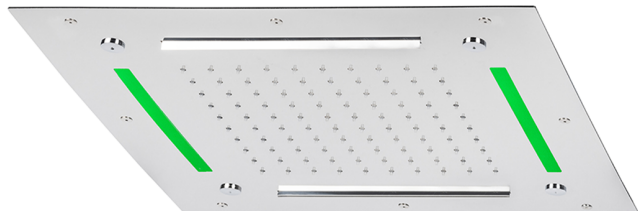

500x500 mm Chromotherapy Ceiling showerhead WELLNESS_ZS0C0095

MODEL **ZS0C0095**

500x500 mm Chromotherapy Ceiling showerhead, rain, spaying functions, 2 waterfalls, chromotherapy functions, built-in control included, Stainless Steel AISI 304

AVAILABLE FINISHINGS

-  **40** 40 Matt Black
-  **4Q** 4Q Matt White
-  **5G** 5G Rose Gold
-  **D1** D1 Brushed Inox
-  **D2** D2 Polished Inox

CHARACTERISTICS

2024-12-22