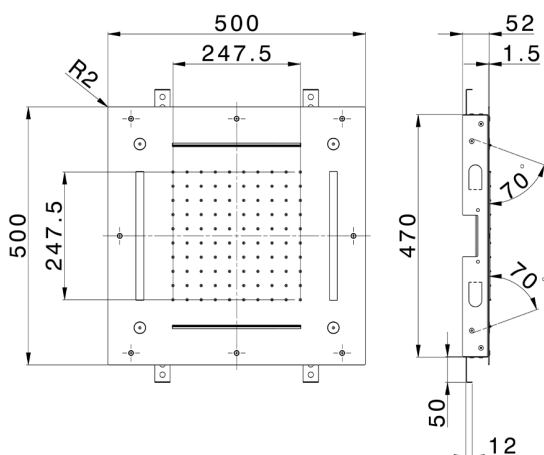

500x500 mm Chromotherapy Ceiling showerhead WELLNESS_ZS0C0095

MODEL **ZS0C0095**

500x500 mm Chromotherapy Ceiling showerhead, rain, spaying functions, 2 waterfalls, chromotherapy functions, built-in control included, Stainless Steel AISI 304