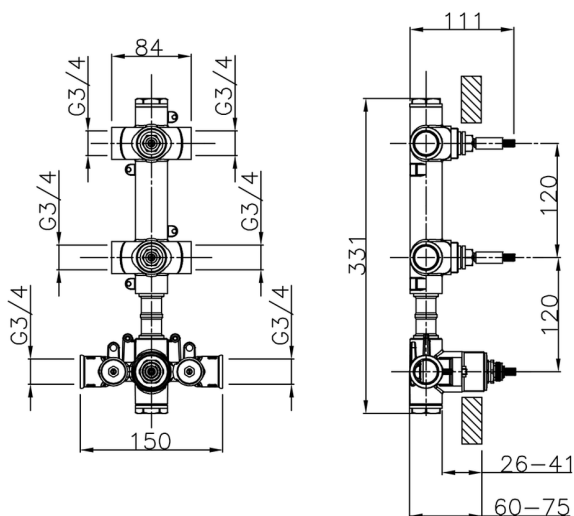

Cover Part for 2 Function Concealed Thermo Valve WELLNESS_RI01V200

MODEL **RI01V200**

Cover Part for 2 Function Concealed Thermo Valve, for item ZA01V200

AVAILABLE FINISHINGS

-  **21** 21 Chrome
-  **24** 24 Gold
-  **2F** 2F Brushed Nickel
-  **2W** 2W Brushed Gold
-  **40** 40 Matt Black
-  **4Q** 4Q Matt White
-  **5G** 5G Rose Gold
-  **6V** 6V Matt White/Brushed Nickel
-  **6X** 6X Matt White/Brushed Gold
-  **7W** 7W Matt Black/Brushed Gold

2 Function Concealed Thermostatic Valve CONCEALED_ZA01V200

MODEL **ZA01V200**

2 Function Concealed Thermostatic Valve

AVAILABLE FINISHINGS

 **04** 04 Without finishing

CHARACTERISTICS

Concealed **1**
 Cartridge Spare Parts **23.51A.HF**
HF Thermostatic Valve