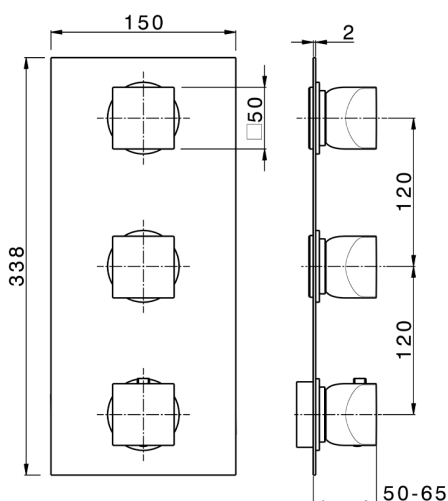

Cover Part for 2 Function Concealed Thermo Valve WELLNESS_RI01V200

MODEL **RI01V200**

Cover Part for 2 Function Concealed Thermo Valve, for item ZA01V200

AVAILABLE FINISHINGS

-  **21** 21 Chrome
-  **24** 24 Gold
-  **2F** 2F Brushed Nickel
-  **2W** 2W Brushed Gold
-  **40** 40 Matt Black
-  **4Q** 4Q Matt White
-  **5G** 5G Rose Gold
-  **6V** 6V Matt White/Brushed Nickel
-  **6X** 6X Matt White/Brushed Gold
-  **7W** 7W Matt Black/Brushed Gold