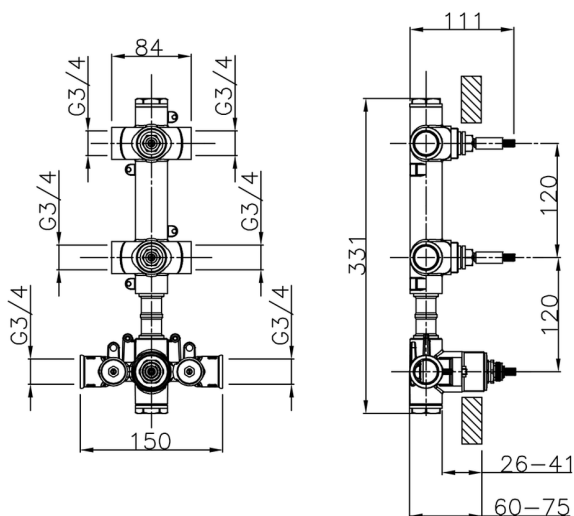

Cover Part for 2 Function Concealed Thermo Valve WELLNESS_RI01V200

MODEL **RI01V200**

Cover Part for 2 Function Concealed Thermo Valve, for item ZA01V200

AVAILABLE FINISHINGS

-  **21** 21 Chrome
-  **24** 24 Gold
-  **2F** 2F Brushed Nickel
-  **2W** 2W Brushed Gold
-  **40** 40 Matt Black
-  **4Q** 4Q Matt White
-  **5G** 5G Rose Gold
-  **6V** 6V Matt White/Brushed Nickel
-  **6X** 6X Matt White/Brushed Gold
-  **7W** 7W Matt Black/Brushed Gold

2 Function Concealed Thermostatic Valve CONCEALED_ZA01V200

MODEL **ZA01V200**

2 Function Concealed Thermostatic Valve

AVAILABLE FINISHINGS

04 04 Without finishing

CHARACTERISTICS

Concealed **1**
 Cartridge Spare Parts **23.51A.HF**
HF Thermostatic Valve