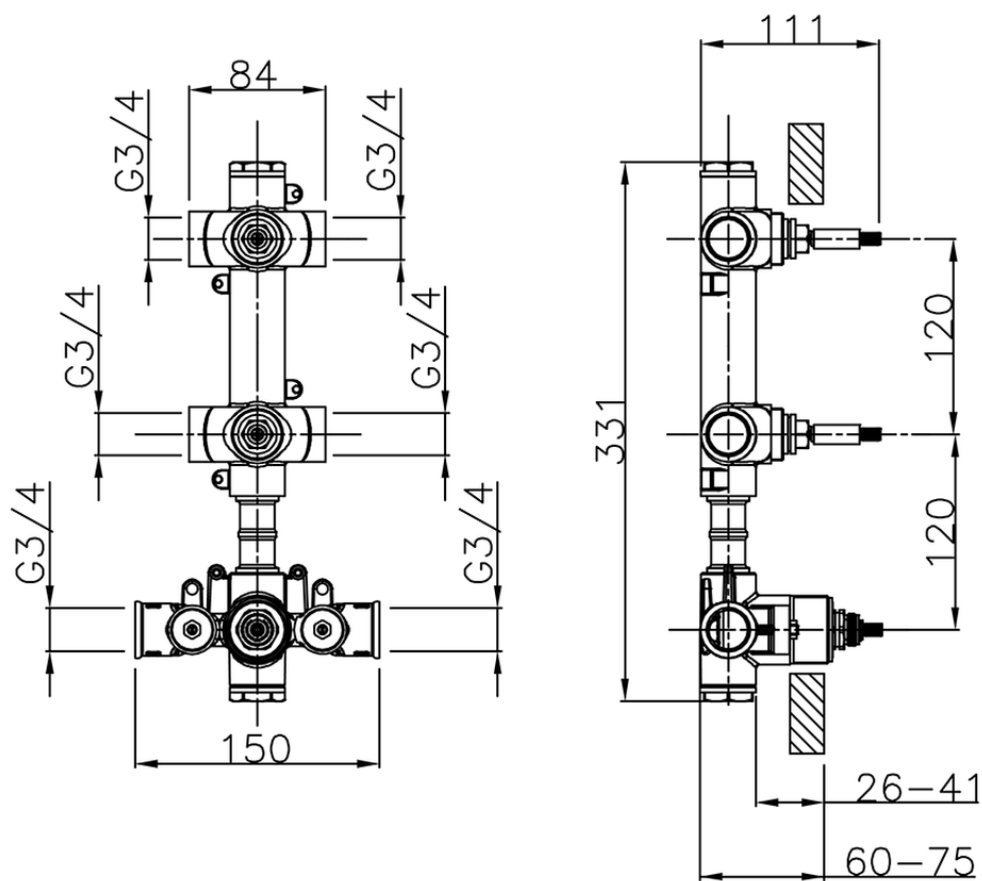

**Cover Part for 2 Function Concealed Thermo Valve WELLNESS\_RI01V200**

RI01V200

<https://en.cisal.it/cover-part-for-2-function-concealed-thermo-valve-wellness-ri01v200>

ZA01V200

<https://en.cisal.it/2-function-concealed-thermostatic-valve-concealed-za01v200>