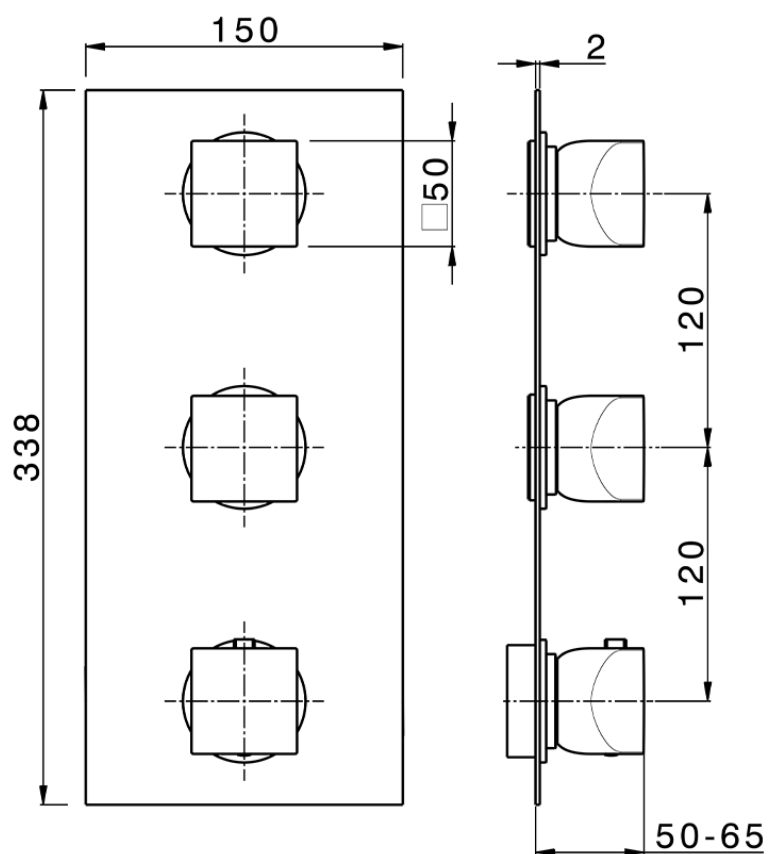

**Cover Part for 2 Function Concealed Thermo Valve WELLNESS\_RI01V200**

RI01V200

<https://en.cisal.it/cover-part-for-2-function-concealed-thermo-valve-wellness-ri01v200>

ZA01V200

<https://en.cisal.it/2-function-concealed-thermostatic-valve-concealed-za01v200>