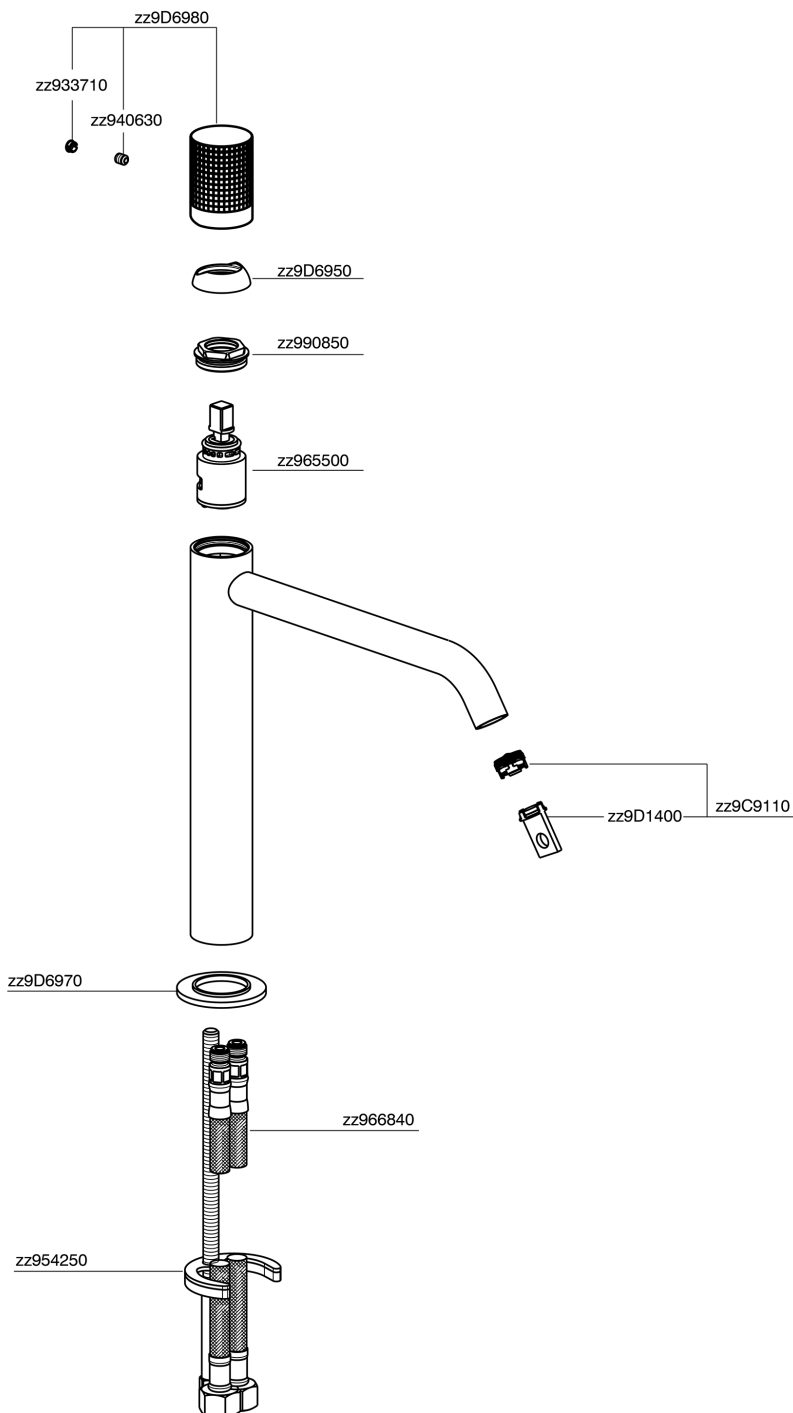

Single lever tall washbasin mixer NUANCE X32_X1003544

MODEL **X1003544**

Single lever tall washbasin mixer, without automatic pop up waste, G.3/8" Stainless Steel Flexible, Inox AISI 316L

AVAILABLE FINISHINGS

-  **5H** 5H Dark Brass Brushed
-  **5L** 5L Brushed Black Titanium
-  **5N** 5N Brushed Rose Gold
-  **D1** D1 Brushed Inox

CHARACTERISTICS

Cartridge Spare Parts **ZZ96550000**

25 mm Cartridge

Single lever tall washbasin mixer NUANCE X32_X1003544

X1003544

<https://en.cisal.it/single-lever-tall-washbasin-mixer-nuance-x32-x1003544>

2024-11-23