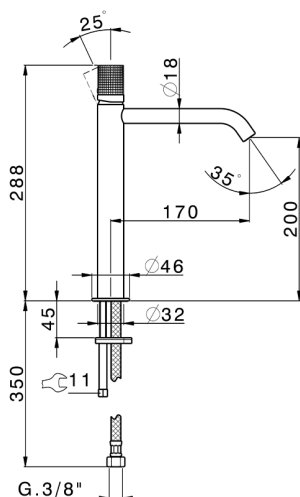

Single lever tall washbasin mixer NUANCE X32_X1003544

MODEL **X1003544**

Single lever tall washbasin mixer, without automatic pop up waste, G.3/8" Stainless Steel Flexible, Inox AISI 316L

AVAILABLE FINISHINGS

-  **5H** 5H Dark Brass Brushed
-  **5L** 5L Brushed Black Titanium
-  **5N** 5N Brushed Rose Gold
-  **D1** D1 Brushed Inox

CHARACTERISTICS

Cartridge Spare Parts **ZZ96550000**

25 mm Cartridge

Single lever tall washbasin mixer NUANCE X32_X1003544

X1003544

<https://en.cisal.it/single-lever-tall-washbasin-mixer-nuance-x32-x1003544>

2024-11-23