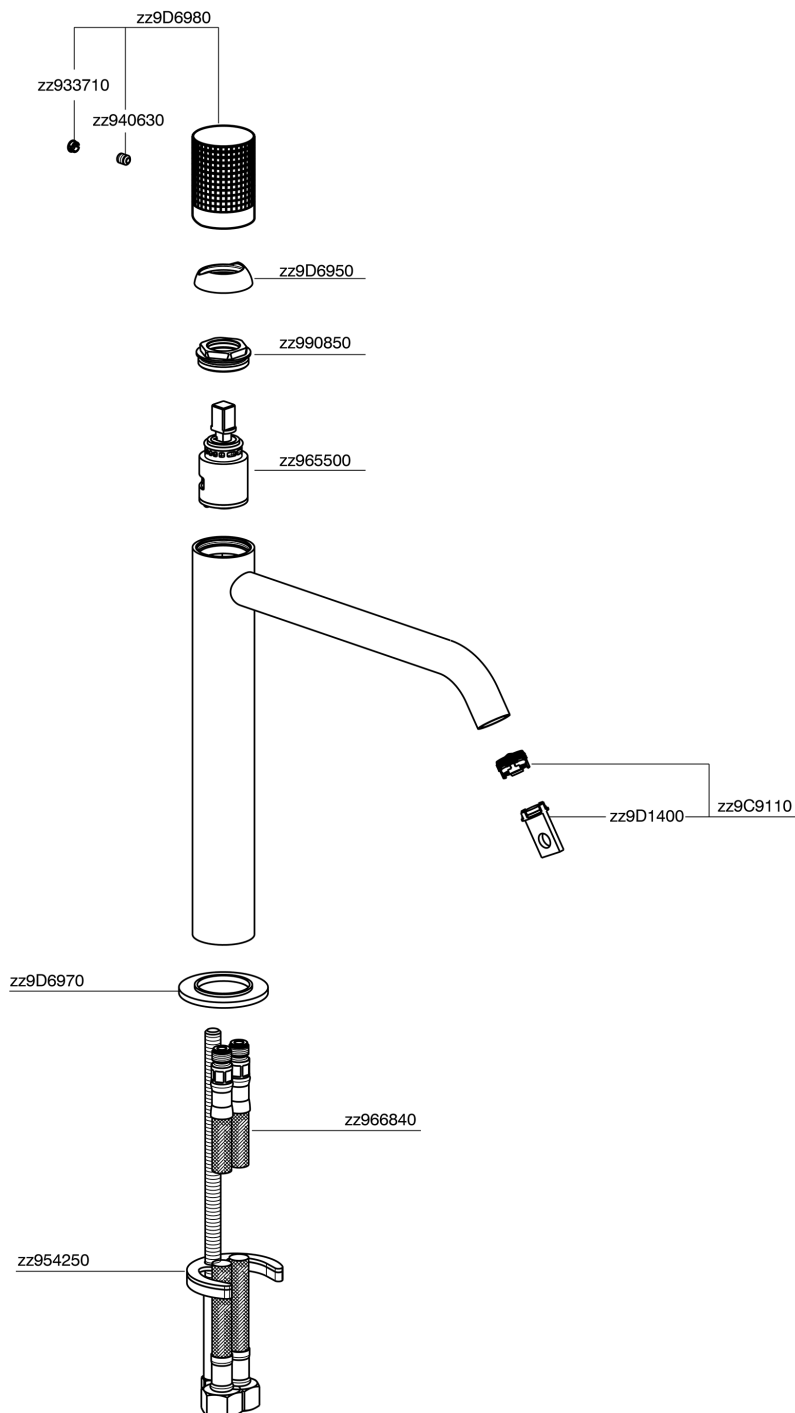

Single lever tall washbasin mixer NUANCE X32_X1003544

MODEL **X1003544**

Single lever tall washbasin mixer, without automatic pop up waste, G.3/8" Stainless Steel Flexible, Inox AISI 316L

AVAILABLE FINISHINGS

-  **5H** 5H Dark Brass Brushed
-  **5L** 5L Brushed Black Titanium
-  **5N** 5N Brushed Rose Gold
-  **D1** D1 Brushed Inox

CHARACTERISTICS

Cartridge Spare Parts **ZZ96550000**

25 mm Cartridge

Single lever tall washbasin mixer NUANCE X32_X1003544

X1003544

<https://en.cisal.it/single-lever-tall-washbasin-mixer-nuance-x32-x1003544>

2024-11-23