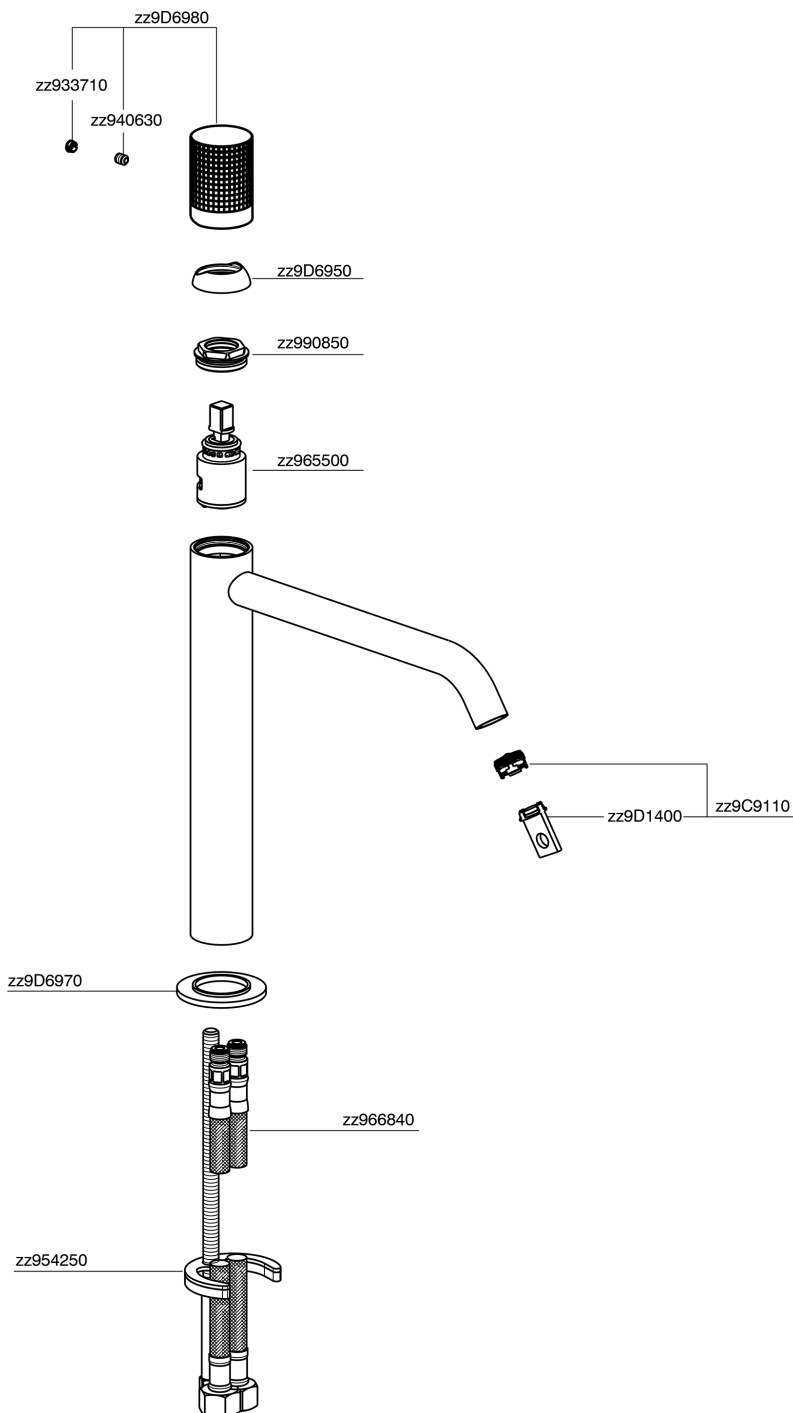

## Single lever tall washbasin mixer NUANCE X32\_X1003544

X1003544

<https://en.cisal.it/single-lever-tall-washbasin-mixer-nuance-x32-x1003544>

2024-11-23