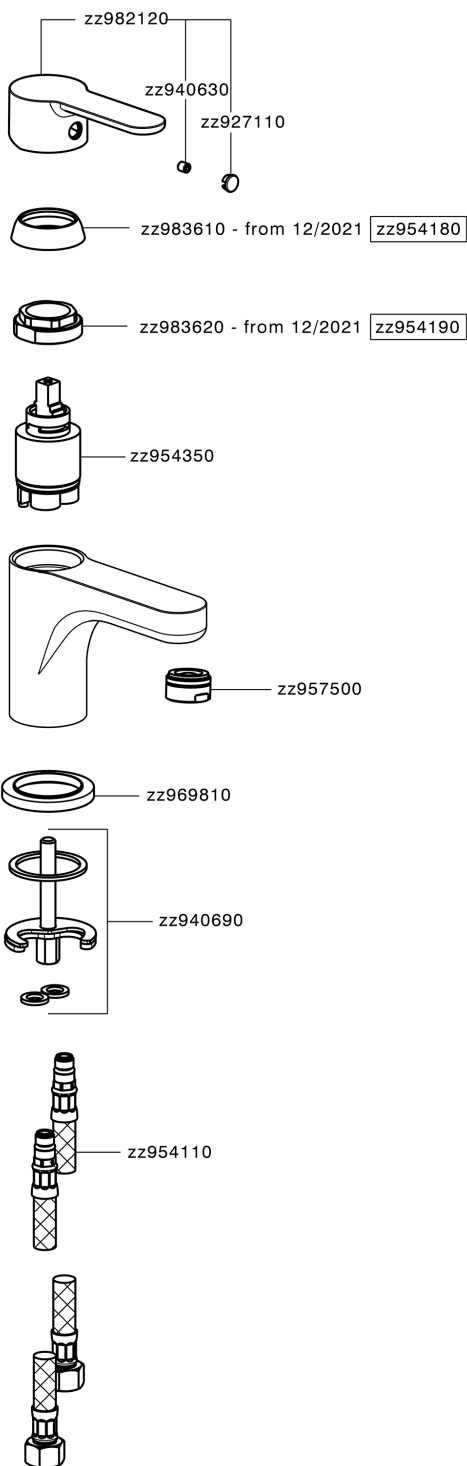

Single lever washbasin mixer EnergySave TENDER_C2000545

C2000545

<https://en.cisal.it/single-lever-washbasin-mixer-energysave-tender-c2000545>

2026-06-13