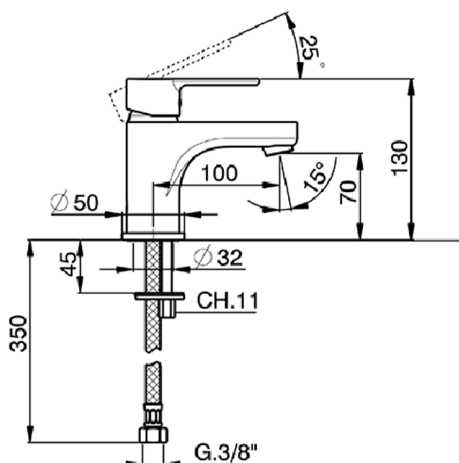

Single lever washbasin mixer EnergySave TENDER_C2000545

MODEL **C2000545**

Single lever washbasin mixer EnergySave, without automatic pop-up waste, G.3/8" stainless steel flexible hoses

AVAILABLE FINISHINGS

CHARACTERISTICS

Cartridge Spare Parts **ZZ96800000**

35 mm Cartridge

EcoStop

EcoStop feature limits water flow to approximately 50% of maximum output with one point of resistance on setting. Push slightly past the middle stop only when full water output is required. This will save water up to 50%.

EnergySave

Thanks to the EnergySave device, only cold water will be drawn if the lever is operated in the central position, so that the water heater will not be engaged and no hot water wasted, leading to considerable savings in energy and costs. The temperature can be adjusted by rotating the lever to the left, until the desired temperature is reached.