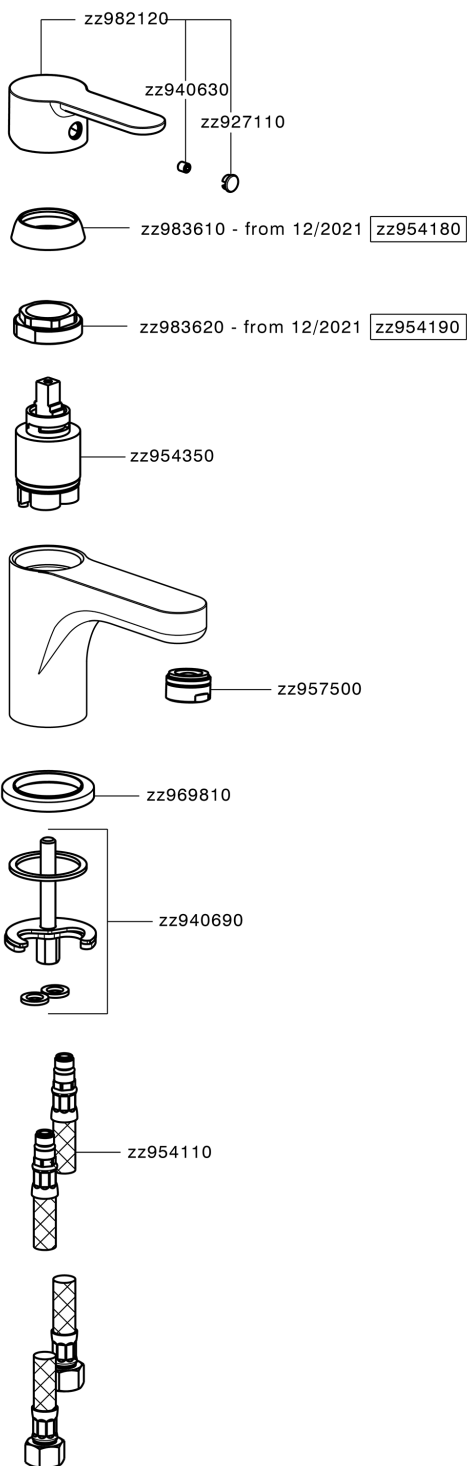

## Single lever washbasin mixer EnergySave TENDER\_C2000545

C2000545

<https://en.cisal.it/single-lever-washbasin-mixer-energysave-tender-c2000545>

2026-06-13