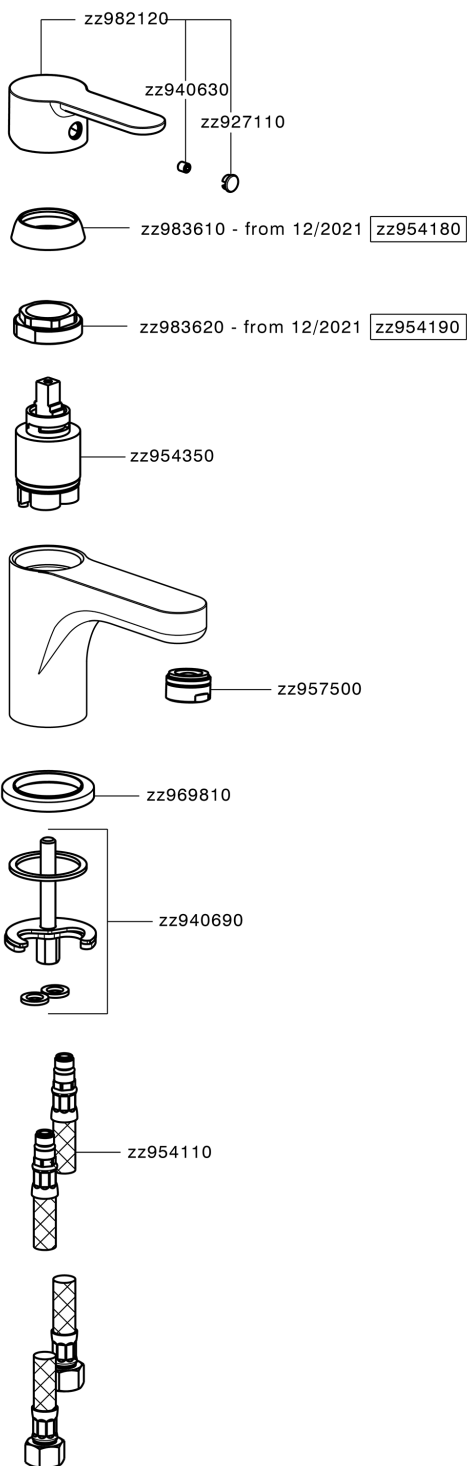

Single lever washbasin mixer EnergySave TENDER_C2000545

C2000545

<https://en.cisal.it/single-lever-washbasin-mixer-energysave-tender-c2000545>

2026-04-08