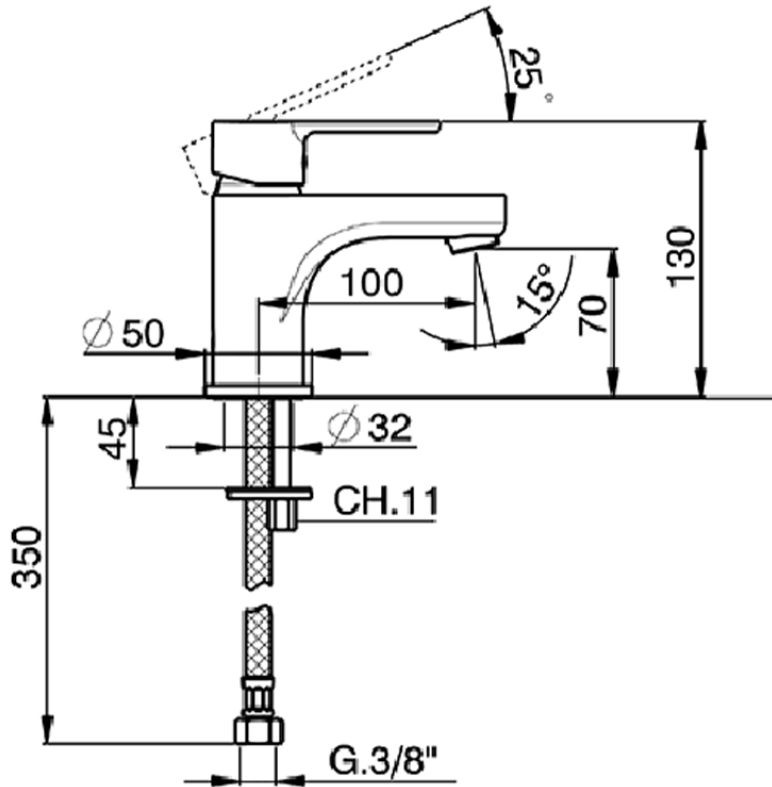

Single lever washbasin mixer EnergySave TENDER_C2000545

C2000545

<https://en.cisal.it/single-lever-washbasin-mixer-energysave-tender-c2000545>

2026-04-08