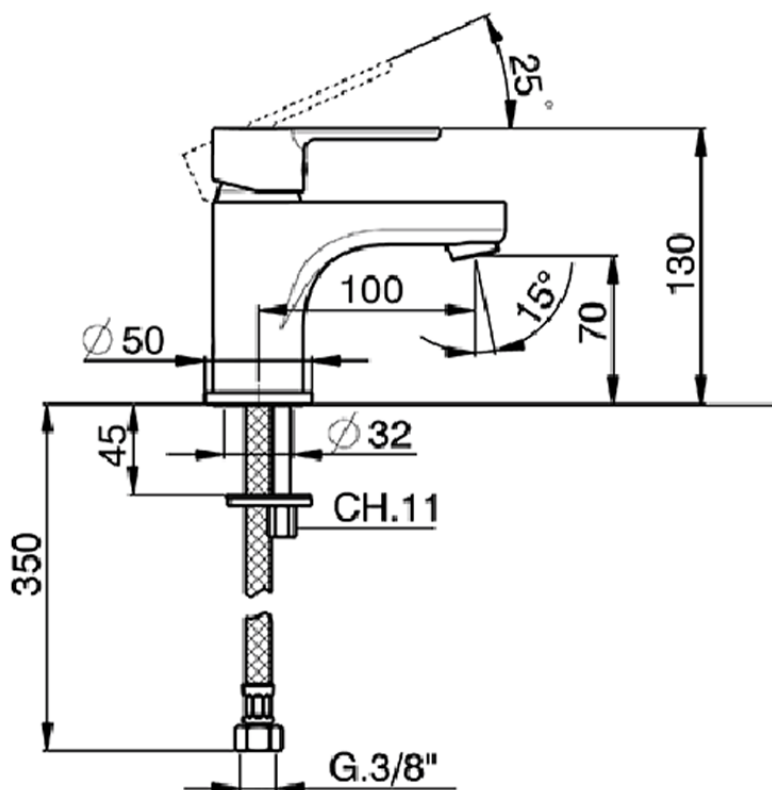

## Single lever washbasin mixer EnergySave TENDER\_C2000545

C2000545

<https://en.cisal.it/single-lever-washbasin-mixer-energysave-tender-c2000545>

2026-06-13