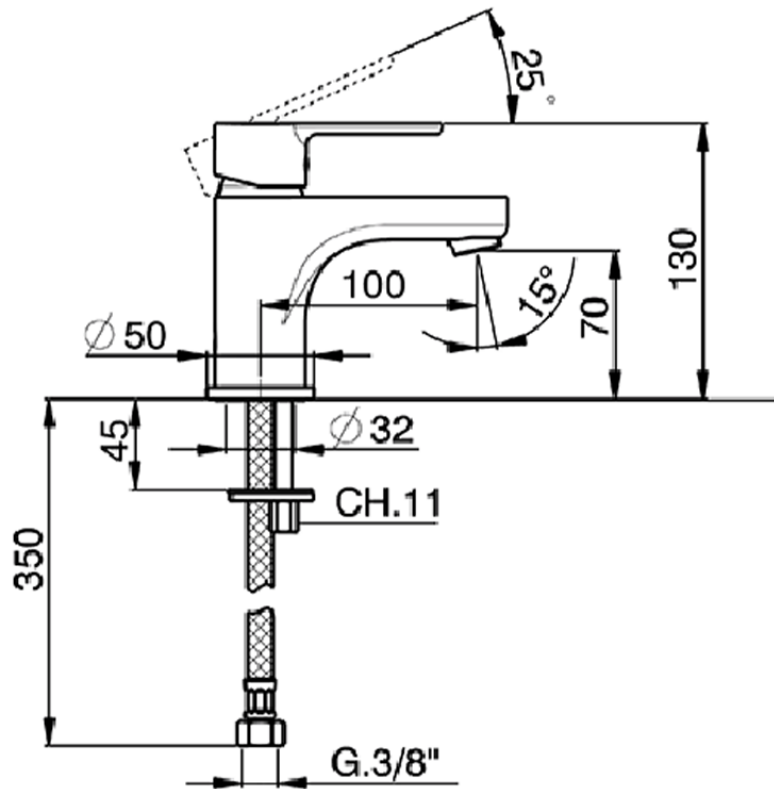

Single lever washbasin mixer EnergySave TENDER_C2000545

C2000545

<https://en.cisal.it/single-lever-washbasin-mixer-energysave-tender-c2000545>

2026-04-29