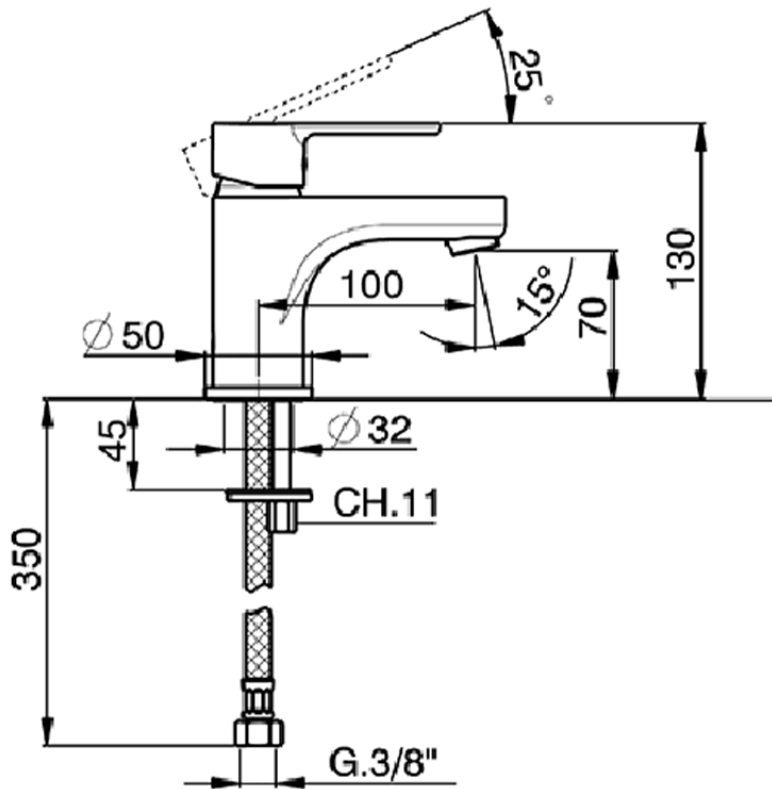

Single lever washbasin mixer EnergySave TENDER_C2000545

C2000545

<https://en.cisal.it/single-lever-washbasin-mixer-energysave-tender-c2000545>

2026-05-20