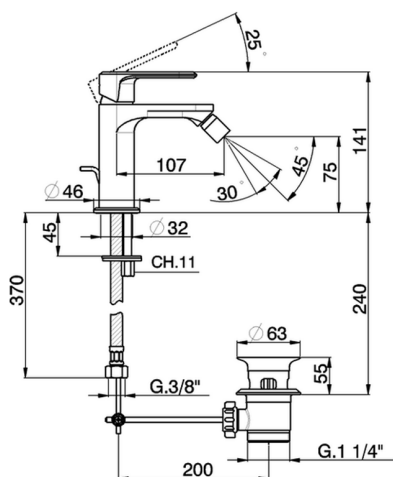

Single lever bidet mixer LINEAVIVA_LV000550

MODEL **LV000550**

Single lever bidet mixer, with automatic 1"1/4 automatic pop-up waste, G.3/8" stainless steel flexible hoses

AVAILABLE FINISHINGS

-  **21** 21 Chrome
-  **2B** 2B Polished Nickel
-  **2F** 2F Brushed Nickel
-  **40** 40 Matt Black
-  **4Q** 4Q Matt White

CHARACTERISTICS

Cartridge Spare Parts **ZZ96550000**

25 mm Cartridge

Single lever bidet mixer LINEAVIVA_LV000550

LV000550

<https://en.cisal.it/single-lever-bidet-mixer-lineaviva-lv000550>

2024-12-22