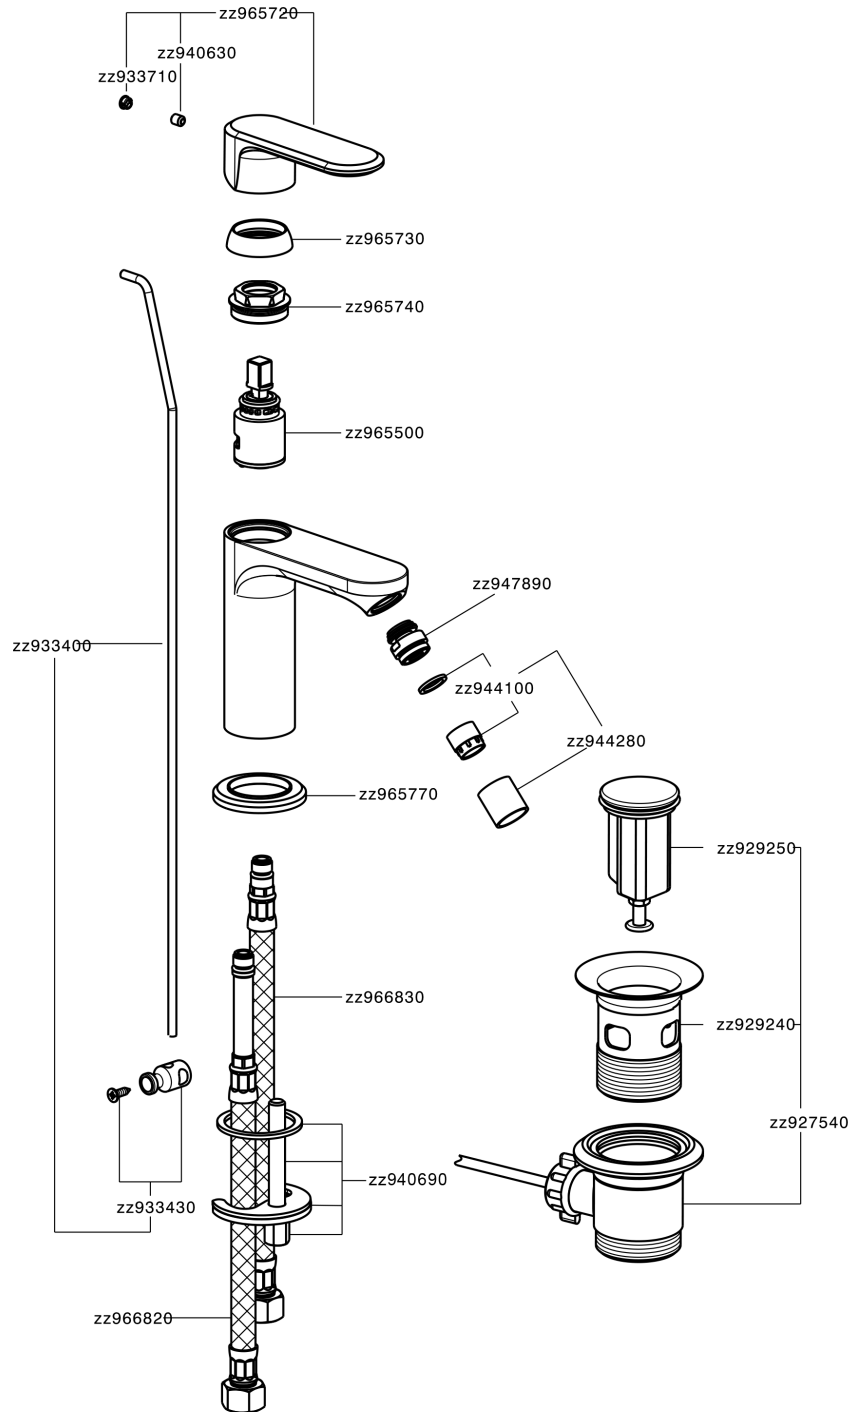

Single lever bidet mixer LINEAVIVA_LV000550

MODEL **LV000550**

Single lever bidet mixer, with automatic 1"1/4 automatic pop-up waste, G.3/8" stainless steel flexible hoses

AVAILABLE FINISHINGS

-  **21** 21 Chrome
-  **2B** 2B Polished Nickel
-  **2F** 2F Brushed Nickel
-  **40** 40 Matt Black
-  **4Q** 4Q Matt White

CHARACTERISTICS

Cartridge Spare Parts **ZZ96550000**

25 mm Cartridge

Single lever bidet mixer LINEAVIVA_LV000550

LV000550

<https://en.cisal.it/single-lever-bidet-mixer-lineaviva-lv000550>

2024-12-22