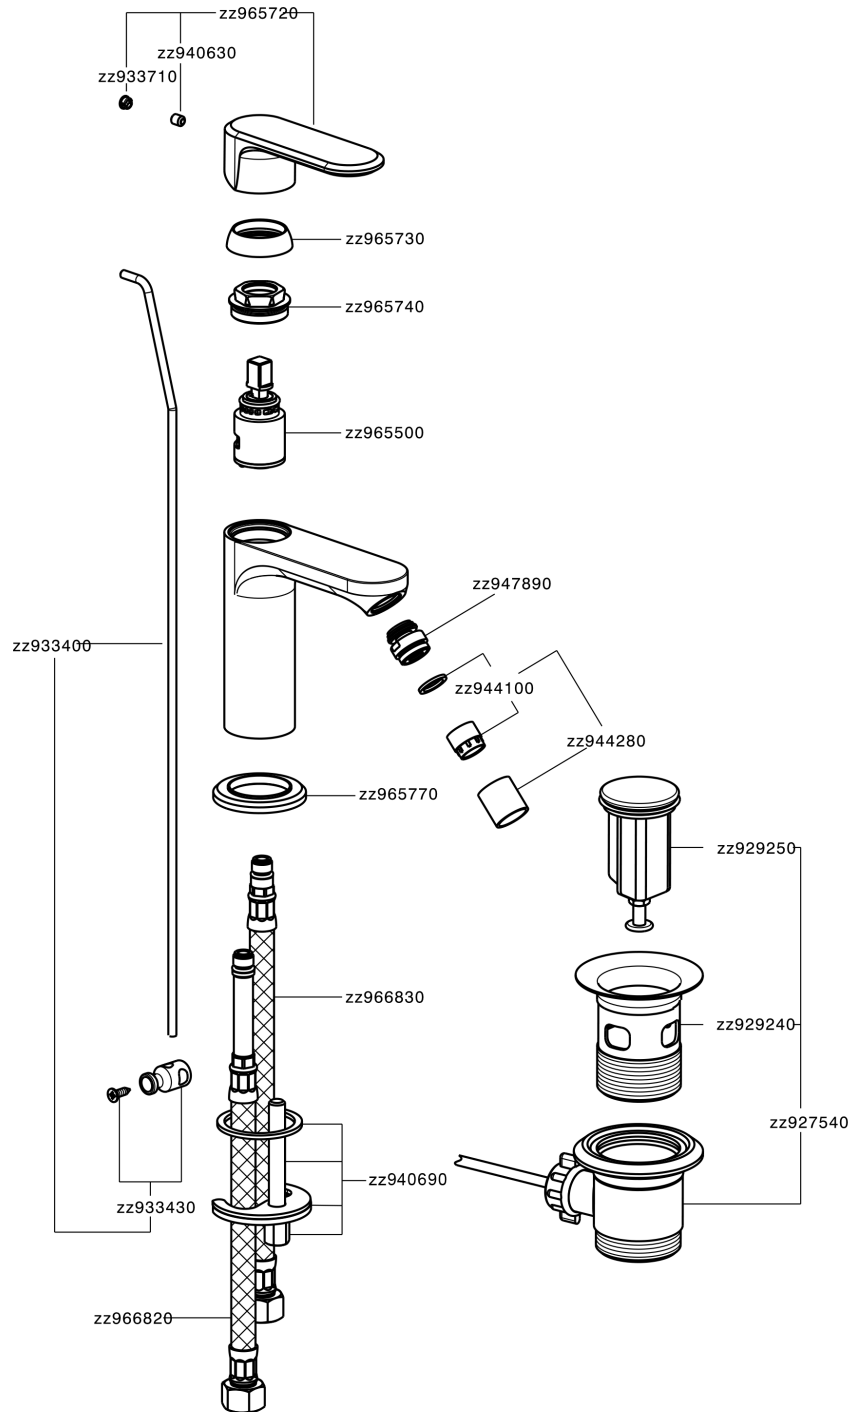

Single lever bidet mixer LINEAVIVA_LV000550

LV000550

<https://en.cisal.it/single-lever-bidet-mixer-lineaviva-lv000550>

2024-12-22