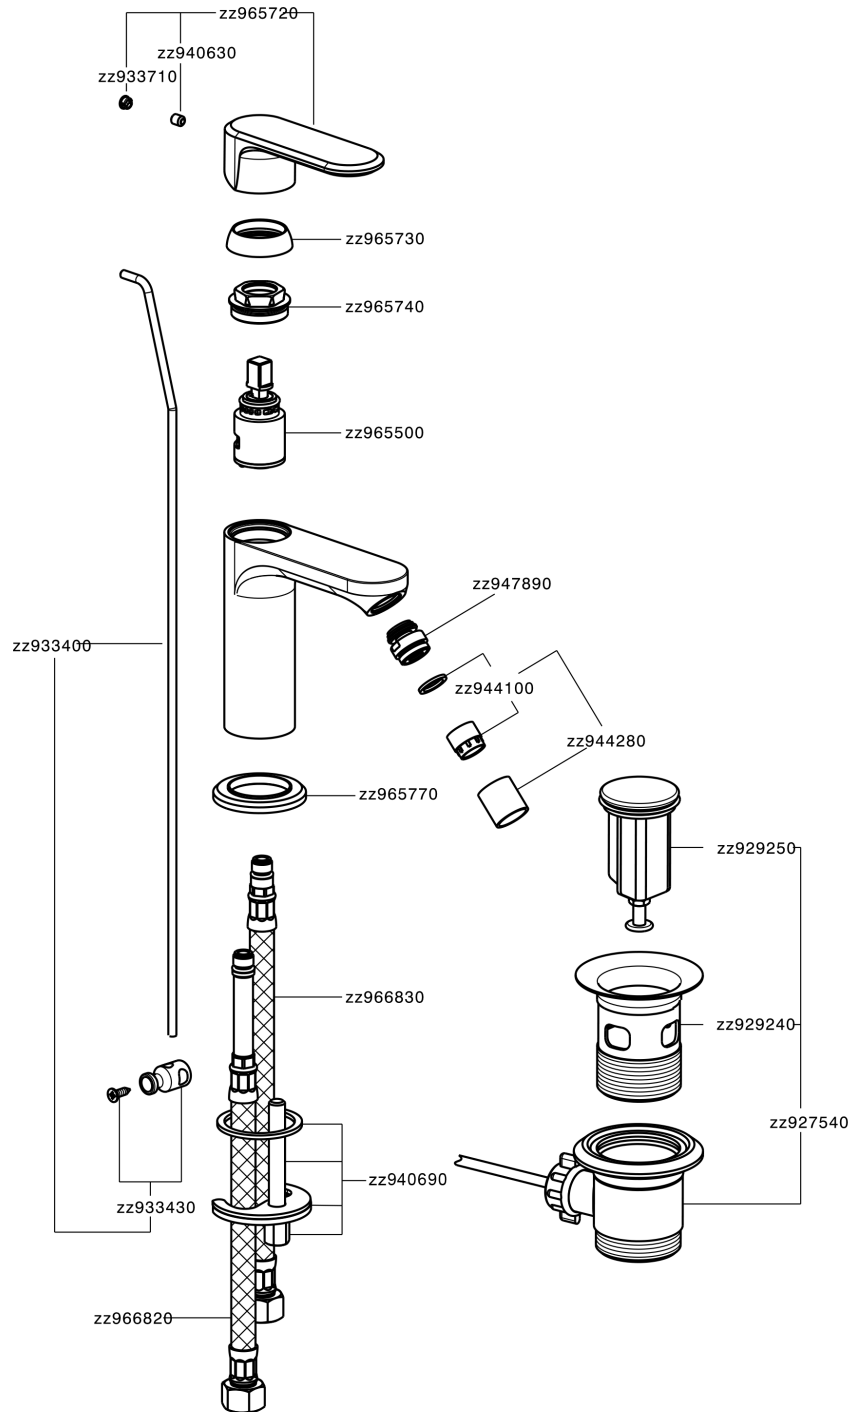

## Single lever bidet mixer LINEAVIVA\_LV000550

MODEL **LV000550**

Single lever bidet mixer, with automatic 1"1/4 automatic pop-up waste, G.3/8" stainless steel flexible hoses

### CHARACTERISTICS

Cartridge Spare Parts **ZZ96550000**

**25 mm Cartridge**

## Single lever bidet mixer LINEAVIVA\_LV000550

LV000550

<https://en.cisal.it/single-lever-bidet-mixer-lineaviva-lv000550>

2024-12-22