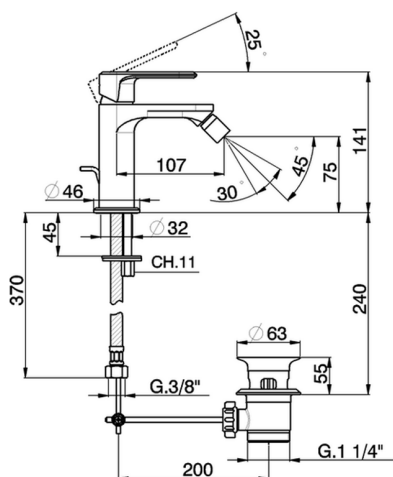

## Single lever bidet mixer LINEAVIVA\_LV000550

MODEL **LV000550**

Single lever bidet mixer, with automatic 1"1/4 automatic pop-up waste, G.3/8" stainless steel flexible hoses

### CHARACTERISTICS

Cartridge Spare Parts **ZZ96550000**

**25 mm Cartridge**

## Single lever bidet mixer LINEAVIVA\_LV000550

LV000550

<https://en.cisal.it/single-lever-bidet-mixer-lineaviva-lv000550>

2024-12-22