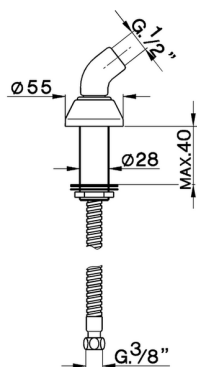

Deck mounted shower holder SHOWER_DS000950

MODEL **DS000950**

Deck mounted shower holder

AVAILABLE FINISHINGS

CHARACTERISTICS

2026-07-03