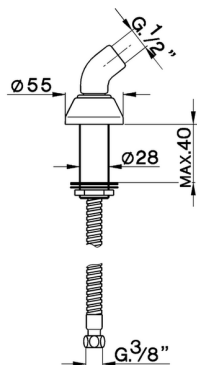

Deck mounted shower holder SHOWER_DS000950

MODEL **DS000950**

Deck mounted shower holder

AVAILABLE FINISHINGS

CHARACTERISTICS

2026-04-06