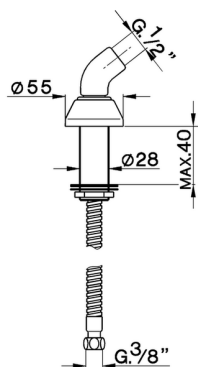

Deck mounted shower holder SHOWER_DS000950

MODEL **DS000950**

Deck mounted shower holder

AVAILABLE FINISHINGS

CHARACTERISTICS

2026-06-13