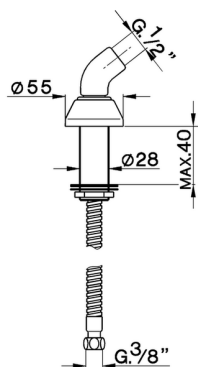

## Deck mounted shower holder SHOWER\_DS000950

MODEL **DS000950**

Deck mounted shower holder

AVAILABLE FINISHINGS

CHARACTERISTICS

2026-05-17