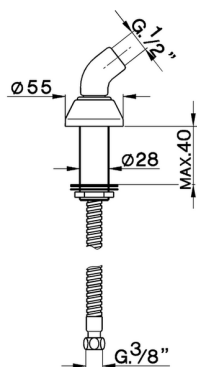

Deck mounted shower holder SHOWER_DS000950

MODEL **DS000950**

Deck mounted shower holder

AVAILABLE FINISHINGS

CHARACTERISTICS

2026-04-26