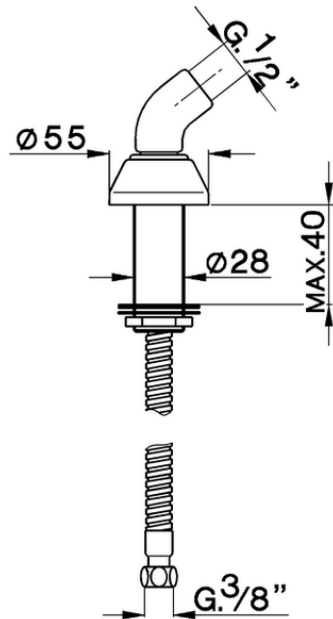

## Deck mounted shower holder SHOWER\_DS000950

DS000950

<https://en.cisal.it/deck-mounted-shower-holder-shower-ds000950>

2026-04-06