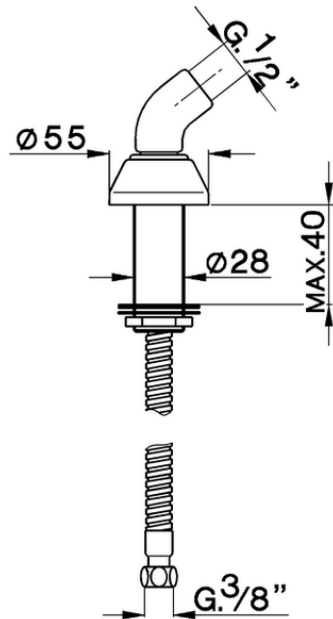

## Deck mounted shower holder SHOWER\_DS000950

DS000950

<https://en.cisal.it/deck-mounted-shower-holder-shower-ds000950>

2026-05-17