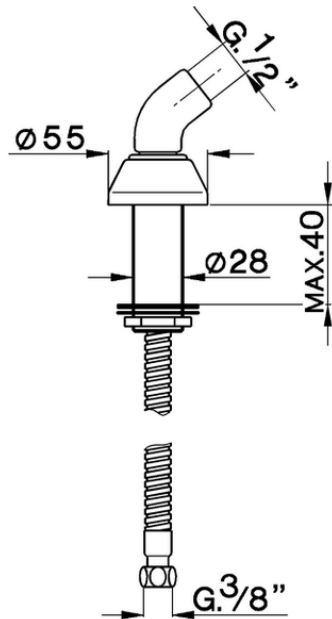

Deck mounted shower holder SHOWER_DS000950

DS000950

<https://en.cisal.it/deck-mounted-shower-holder-shower-ds000950>

2026-04-26