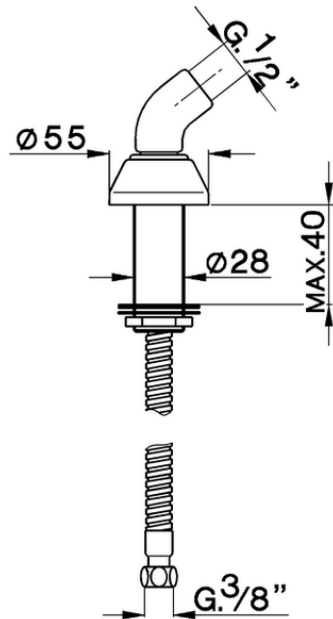

Deck mounted shower holder SHOWER_DS000950

DS000950

<https://en.cisal.it/deck-mounted-shower-holder-shower-ds000950>

2026-06-13