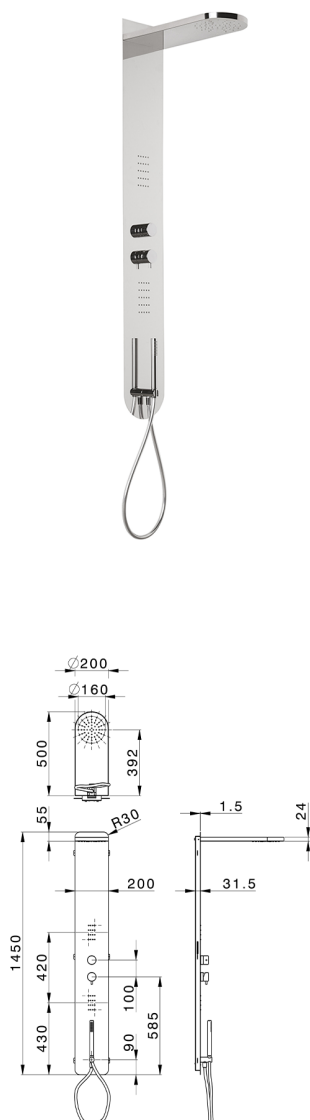

## 3-fonctions single lever shower panel SHOWER COLUMNS\_ZS005050

MODEL **ZS005050**

3-fonctions single lever shower panel, stainless steel  
 AISI 304 shower panel, 3 outlet deviatop  
 cartridge, handshower holder with wall elbow, 23 mm  
 Brass One Spray handshower, 2 front body jets, L.500  
 Ø100 thick 24mm rectang. round showerhead, rain  
 function, 150 cm PVC Flexible Hose

### AVAILABLE FINISHINGS

-  **D1** D1 Brushed Inox
-  **40** 40 Matt Black
-  **4Q** 4Q Matt White
-  **D2** D2 Polished Inox

### CHARACTERISTICS

Single Lever **1**  
 Cartridge Spare Parts **ZZ99751000**  
**35 mm Cartridge**

2026-05-17