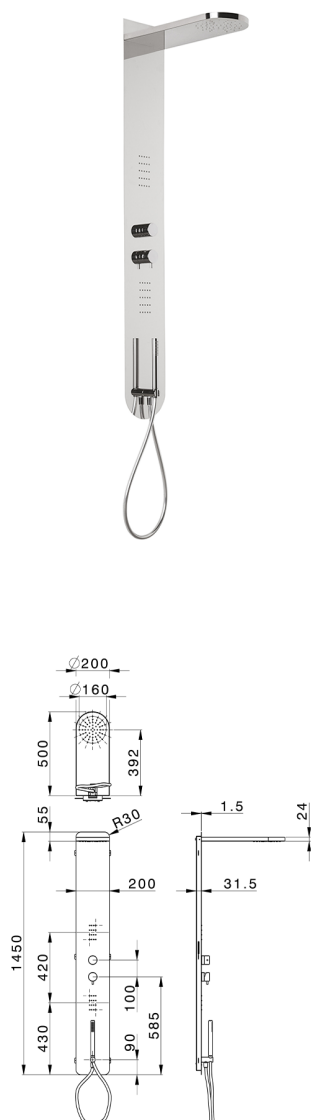

3-fonctions single lever shower panel SHOWER COLUMNS_ZS005050

MODEL **ZS005050**

3-fonctions single lever shower panel, stainless steel
 AISI 304 shower panel, 3 outlet deviatop
 cartridge, handshower holder with wall elbow, 23 mm
 Brass One Spray handshower, 2 front body jets, L.500
 Ø100 thick 24mm rectang. round showerhead, rain
 function, 150 cm PVC Flexible Hose

AVAILABLE FINISHINGS

-  **D1** D1 Brushed Inox
-  **40** 40 Matt Black
-  **4Q** 4Q Matt White
-  **D2** D2 Polished Inox

CHARACTERISTICS

Single Lever **1**
 Cartridge Spare Parts **ZZ99751000**
35 mm Cartridge