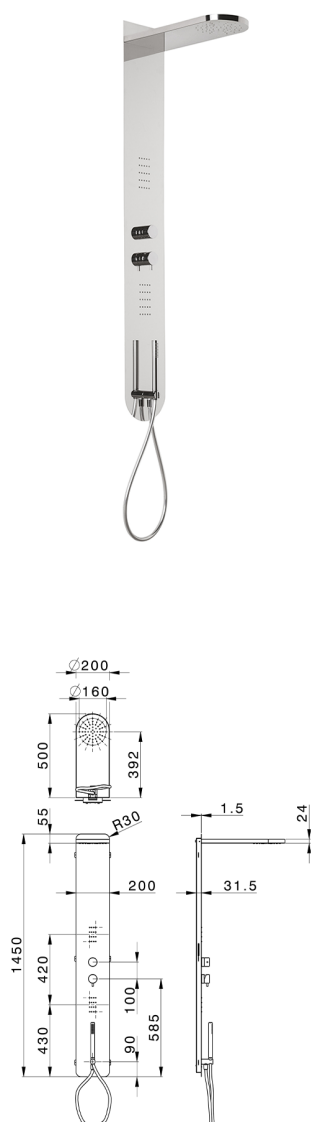

3-fonctions single lever shower panel SHOWER COLUMNS_ZS005050

MODEL **ZS005050**

3-fonctions single lever shower panel, stainless steel
 AISI 304 shower panel, 3 outlet deviator cartridge, handshower holder with wall elbow, 23 mm
 Brass One Spray handshower, 2 front body jets, L.500
 Ø100 thick 24mm rectang. round showerhead, rain
 function, 150 cm PVC Flexible Hose

AVAILABLE FINISHINGS

-  **D1** D1 Brushed Inox
-  **40** 40 Matt Black
-  **4Q** 4Q Matt White
-  **D2** D2 Polished Inox

CHARACTERISTICS

Single Lever **1**
 Cartridge Spare Parts **ZZ99751000**
35 mm Cartridge