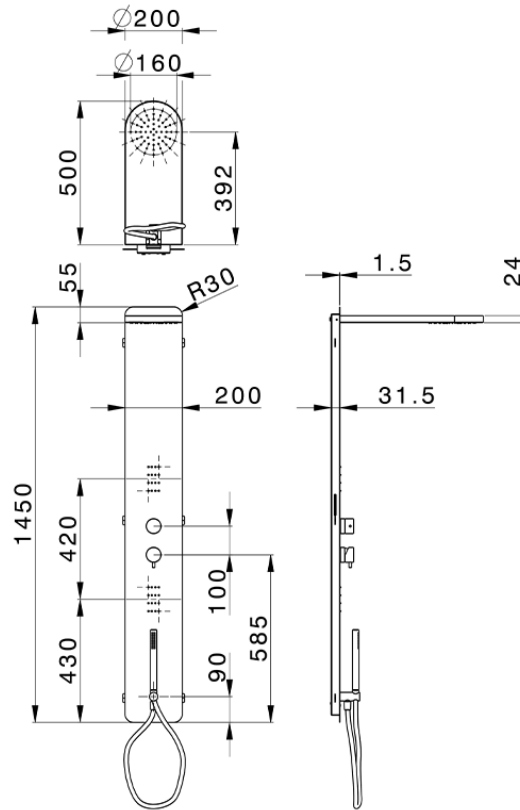

3-fonctions single lever shower panel SHOWER COLUMNS_ZS005050

ZS005050

<https://en.cisal.it/3-fonctions-single-lever-shower-panel-shower-columns-zs005050>

2026-06-16