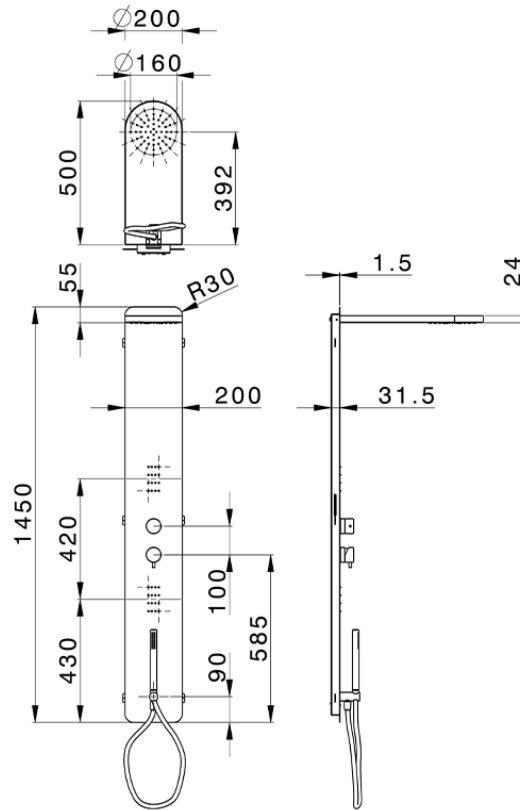

3-fonctions single lever shower panel SHOWER COLUMNS_ZS005050

ZS005050

<https://en.cisal.it/3-fonctions-single-lever-shower-panel-shower-columns-zs005050>

2026-06-13