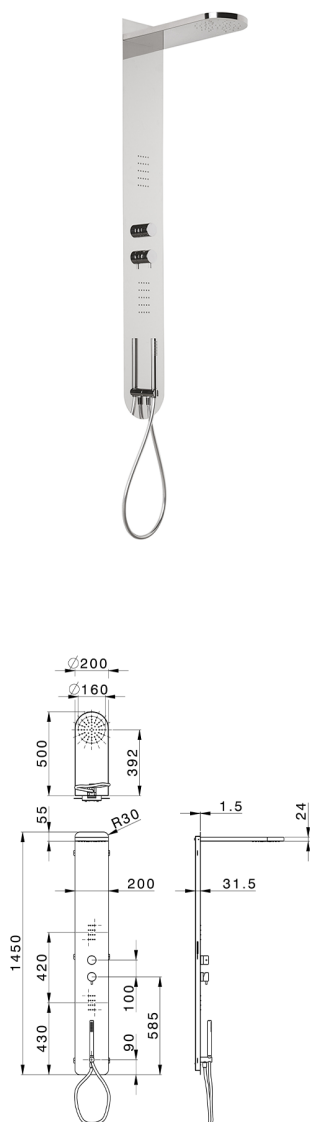

3-fonctions single lever shower panel SHOWER COLUMNS_ZS005050

MODEL **ZS005050**

3-fonctions single lever shower panel, stainless steel
 AISI 304 shower panel, 3 outlet deviatop
 cartridge, handshower holder with wall elbow, 23 mm
 Brass One Spray handshower, 2 front body jets, L.500
 Ø100 thick 24mm rectang. round showerhead, rain
 function, 150 cm PVC Flexible Hose

AVAILABLE FINISHINGS

-  **D1** D1 Brushed Inox
-  **40** 40 Matt Black
-  **4Q** 4Q Matt White
-  **D2** D2 Polished Inox

CHARACTERISTICS

Single Lever **1**
 Cartridge Spare Parts **ZZ99751000**
35 mm Cartridge