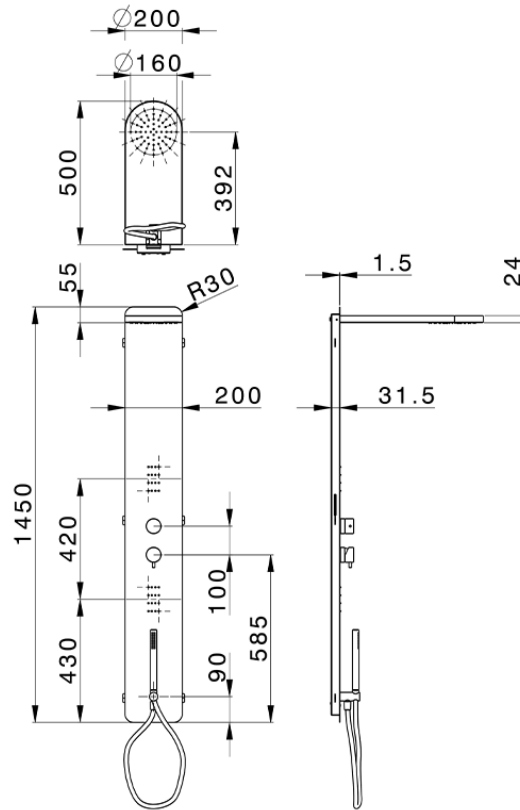

3-fonctions single lever shower panel SHOWER COLUMNS_ZS005050

ZS005050

<https://en.cisal.it/3-fonctions-single-lever-shower-panel-shower-columns-zs005050>

2026-04-26