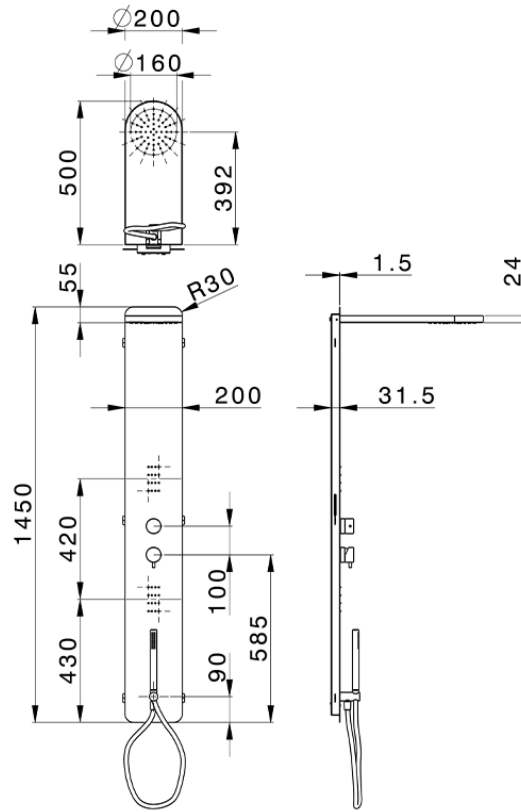

## 3-fonctions single lever shower panel SHOWER COLUMNS\_ZS005050

ZS005050

<https://en.cisal.it/3-fonctions-single-lever-shower-panel-shower-columns-zs005050>

2026-06-14