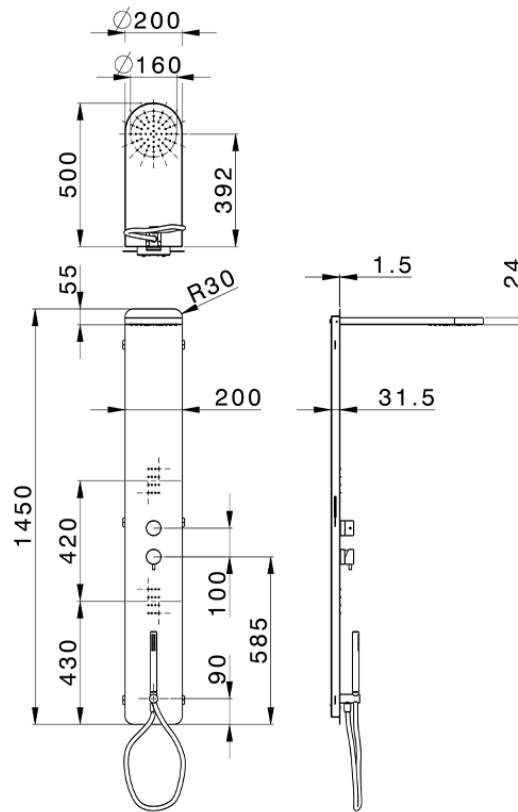

3-fonctions single lever shower panel SHOWER COLUMNS_ZS005050

ZS005050

<https://en.cisal.it/3-fonctions-single-lever-shower-panel-shower-columns-zs005050>

2026-04-05