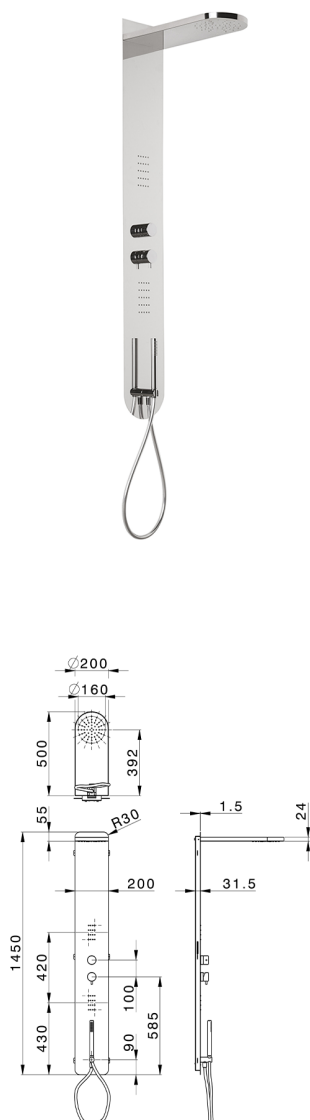

3-fonctions single lever shower panel SHOWER COLUMNS_ZS005050

MODEL **ZS005050**

3-fonctions single lever shower panel, stainless steel
 AISI 304 shower panel, 3 outlet deviatop
 cartridge, handshower holder with wall elbow, 23 mm
 Brass One Spray handshower, 2 front body jets, L.500
 Ø100 thick 24mm rectang. round showerhead, rain
 function, 150 cm PVC Flexible Hose

AVAILABLE FINISHINGS

-  **D1** D1 Brushed Inox
-  **40** 40 Matt Black
-  **4Q** 4Q Matt White
-  **D2** D2 Polished Inox

CHARACTERISTICS

Single Lever **1**
 Cartridge Spare Parts **ZZ99751000**
35 mm Cartridge