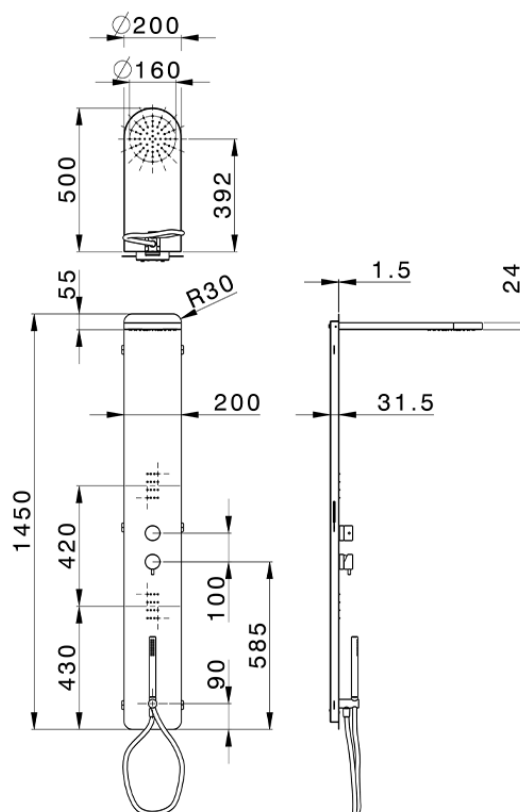

## 3-fonctions single lever shower panel SHOWER COLUMNS\_ZS005050

ZS005050

<https://en.cisal.it/3-fonctions-single-lever-shower-panel-shower-columns-zs005050>

2026-04-07