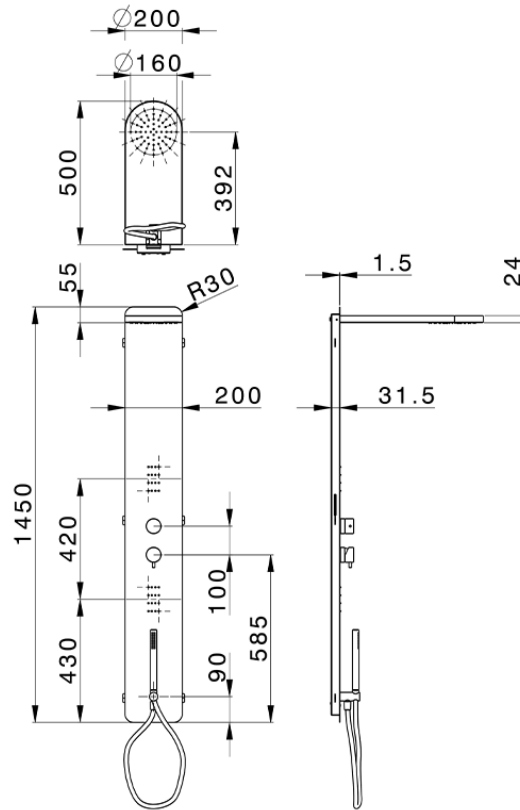

## 3-fonctions single lever shower panel SHOWER COLUMNS\_ZS005050

ZS005050

<https://en.cisal.it/3-fonctions-single-lever-shower-panel-shower-columns-zs005050>

2026-06-14